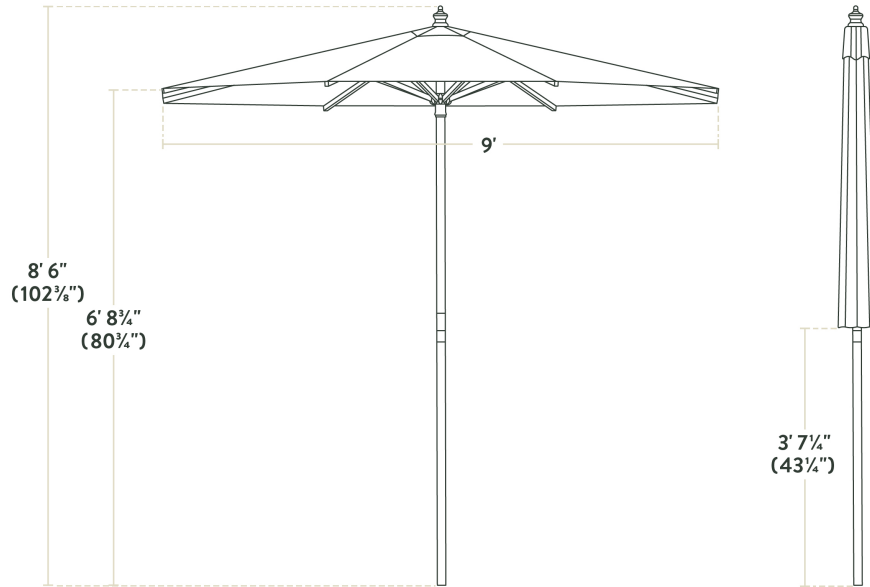

## Lancaster Table & Seating 9' Round Blue Pulley Lift Bamboo Umbrella

#427UMBRW09BL

Item #: 427UMBRW09BL Qty: \_\_\_\_\_

Project: \_\_\_\_\_

Approval: \_\_\_\_\_ Date: \_\_\_\_\_

### Technical Data

|                        |   |
|------------------------|---|
| Height                 | 102 3/8 Inches  |
| Diameter               | 9 Feet  |
| Umbrella Pole Diameter | 1 1/2 Inches  |
| Color                  | Blue  |
| Fabric Weight          | 230 GSM   |
| Features               | Fade Resistant<br>UV50+ Sun Protection<br>Water Resistant |
| Frame Material         | Bamboo  |
| Lift Type              | Pulley  |

## Plan View

Bamboo Round Umbrella - 9'

This umbrella's natural bamboo frame is built to withstand consistent use in your establishment. Since it's easy to maneuver, you can conveniently relocate it to anywhere you need shade, making it a versatile choice for a variety of outdoor layouts. Its 1 1/2" pole diameter makes it compatible with select umbrella bases (sold separately), and you can prolong the life of your canopy with a compatible umbrella cover (sold separately). Reach for this Lancaster Table & Seating umbrella to enhance your outdoor space and keep guests happy and comfortable.