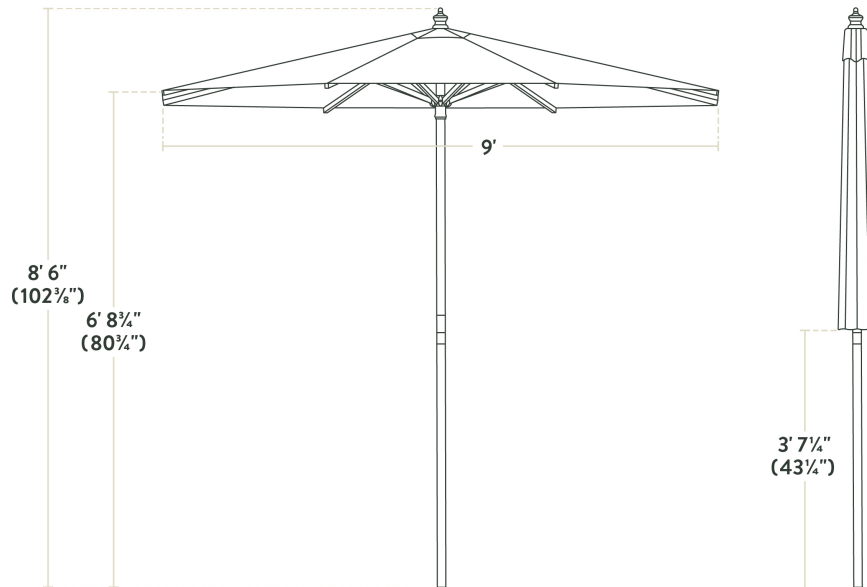

### Technical Data

Height	102 3/8 Inches
Diameter	9 Feet
Umbrella Pole Diameter	1 1/2 Inches
Color	Black
Fabric Weight	230 GSM
Features	Fade Resistant UV50+ Sun Protection Water Resistant
Frame Material	Bamboo
Lift Type	Pulley

## Plan View

Bamboo Round Umbrella - 9'

This umbrella's natural bamboo frame is built to withstand consistent use in your establishment. Since it's easy to maneuver, you can conveniently relocate it to anywhere you need shade, making it a versatile choice for a variety of outdoor layouts. Its 1 1/2" pole diameter makes it compatible with select umbrella bases (sold separately), and you can prolong the life of your canopy with a compatible umbrella cover (sold separately). Reach for this Lancaster Table & Seating umbrella to enhance your outdoor space and keep guests happy and comfortable.