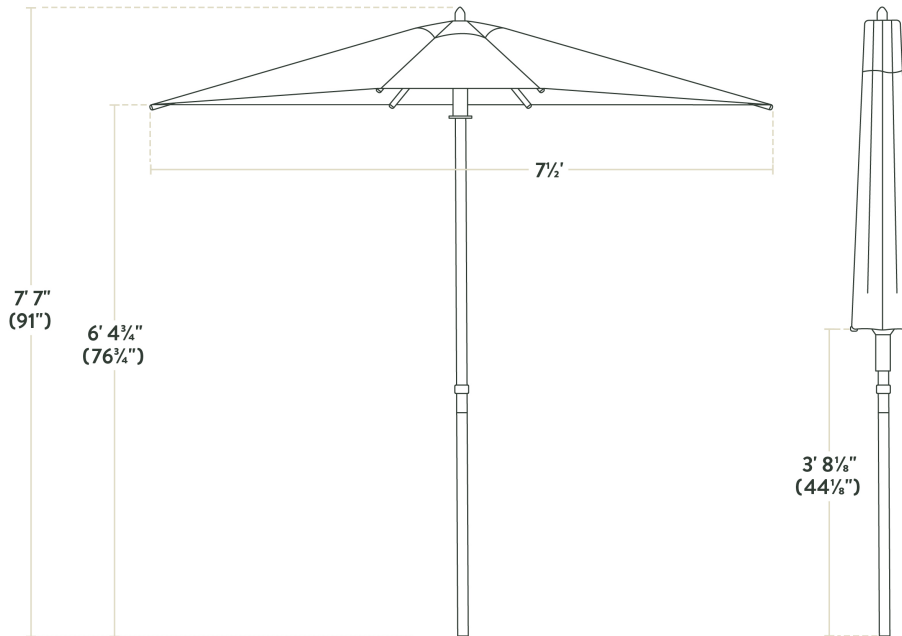

Technical Data

Lift Type	Push
Material	Solution Dyed Acrylic
Pole Color	Brown
Shape	Round
Type	Umbrellas

Plan View

Aluminum Round Umbrella - 7 1/2'

Notes & Details

Enjoy the outdoors under the pleasant shade of this Lancaster Table & Seating 7 1/2' graphite push lift aluminum umbrella! This umbrella's 7 1/2' span is perfect for shading a table from the sun. Expand your outdoor seating with ease and ensure your guests are comfortable and protected thanks to its reliable design. Its easy-to-use push lift mechanism makes it easy to open during the day, close after hours or during inclement weather, and store in the off-season!

A single vent in this breathable canopy allows air flow to increase stability. The fabric is fade-resistant and has UV50+ sun protection to last for 3-4 years. It's made of water-resistant 260 GSM, solution-dyed acrylic fabric. This umbrella also repels dirt and is easy to clean. Plus, its graphite color is sure to add a classic look to any space, making it perfect for parties, picnics, or other catering events. The included hook and loop strap keeps the umbrella closed for easy storage.

This umbrella's powder-coated aluminum frame features a woodgrain finish for a natural look, and it's built to withstand consistent use in your establishment. Since it's easy to maneuver, you can conveniently relocate it to anywhere you need shade, making it a versatile choice for a variety of outdoor layouts. Its 1 1/2" pole diameter makes it compatible with select umbrella bases (sold separately), and you can prolong the life of your canopy with a compatible umbrella cover (sold separately). Reach for this Lancaster Table & Seating umbrella to enhance your outdoor space and keep guests happy and comfortable.

⚠ WARNING: This product can expose you to chemicals including lead, which are known to the State of California to cause cancer, birth defects, or other reproductive harm. For more information, go to www.p65warnings.ca.gov.