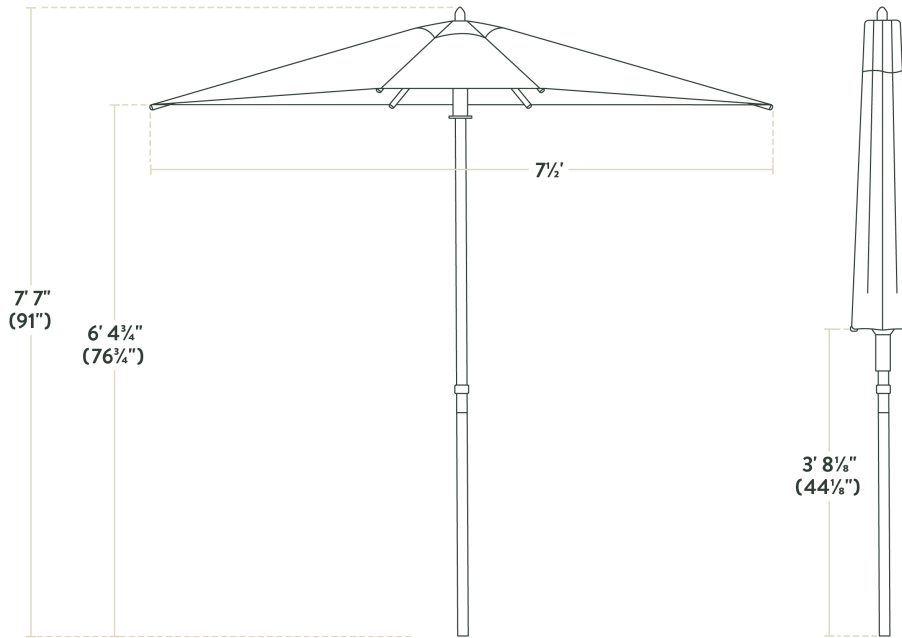

Lancaster Table & Seating 7 1/2' Round Cobalt Push Lift Silver Aluminum Umbrella

#427UMARS75CB

Item #: 427UMARS75CB Qty: _____

Project: _____

Approval: _____ Date: _____

Technical Data

Height	91 Inches
Diameter	7 1/2 Feet
Umbrella Pole Diameter	1 1/2 Inches
Color	Blue
Fabric Weight	260 GSM
Features	Fade Resistant Powder Coated Frame UV50+ Sun Protection Water Resistant
Frame Material	Aluminum

Features

- Ideal for expanding outdoor seating at restaurants, parties, and events
- Durable, powder-coated aluminum frame is safe for outdoor use
- Solution-dyed acrylic fabric is water-resistant
- Fade-resistant canopy boasts UV50+ sun protection
- Easy-to-use push lift design

Technical Data

Lift Type	Push
Material	Solution Dyed Acrylic
Pole Color	Silver
Shape	Round
Type	Umbrellas

Plan View

Aluminum Round Umbrella - 7 1/2'

Notes & Details

Enjoy the outdoors under the pleasant shade of this Lancaster Table & Seating 7 1/2' cobalt push lift aluminum umbrella! This umbrella's 7 1/2' span is perfect for shading a table from the sun. Expand your outdoor seating with ease and ensure your guests are comfortable and protected thanks to its reliable design. Its easy-to-use push lift mechanism makes it easy to open during the day, close after hours or during inclement weather, and store in the off-season!

This umbrella's silver powder-coated aluminum frame is built to withstand consistent use in your establishment. Since it's easy to maneuver, you can conveniently relocate it to anywhere you need shade, making it a versatile choice for a variety of outdoor layouts. Its 1 1/2" pole diameter makes it compatible with select umbrella bases (sold separately), and you can prolong the life of your canopy with a compatible umbrella cover (sold separately). Reach for this Lancaster Table & Seating umbrella to enhance your outdoor space and keep guests happy and comfortable.