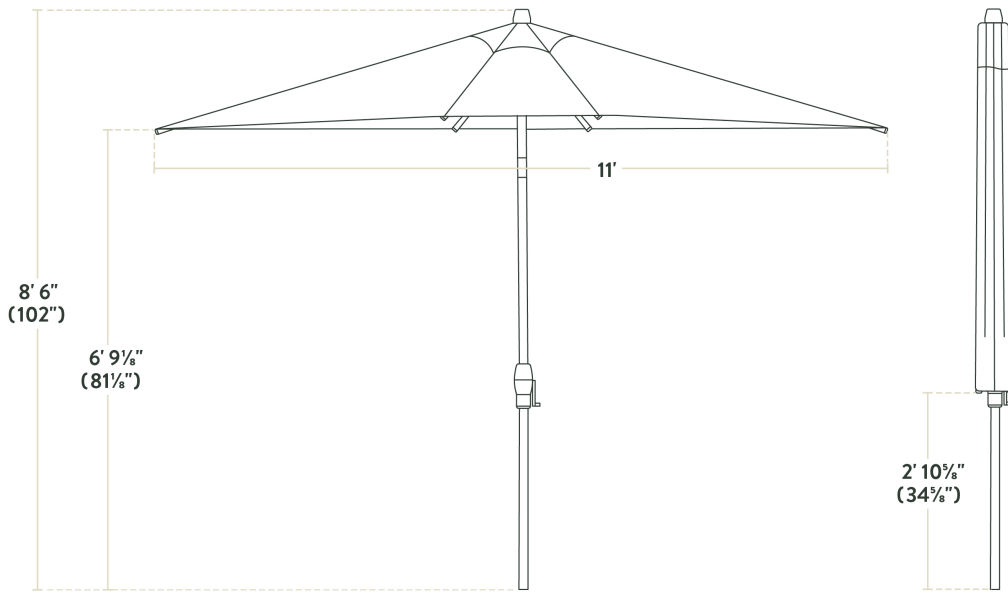

Lancaster Table & Seating 11' Round Navy Crank Lift Silver Aluminum Umbrella

#427UMARS11NV

Item #: 427UMARS11NV Qty: _____
 Project: _____
 Approval: _____ Date: _____

Technical Data

Height	102 Inches
Diameter	11 Feet
Umbrella Pole Diameter	1 1/2 Inches
Color	Blue
Fabric Weight	260 GSM
Features	Fade Resistant Powder Coated Frame UV50+ Sun Protection Water Resistant
Frame Material	Aluminum

Features

- Ideal for expanding outdoor seating at restaurants, parties, and events
- Durable, powder-coated aluminum frame is safe for outdoor use
- Solution-dyed acrylic fabric is water-resistant
- Fade-resistant canopy boasts UV50+ sun protection
- Easy-to-use crank lift design

Technical Data

Lift Type	Crank
Material	Solution Dyed Acrylic
Pole Color	Silver
Shape	Round
Type	Umbrellas

Plan View

Aluminum Round Umbrella - 11'

Notes & Details

Enjoy the outdoors under the pleasant shade of this Lancaster Table & Seating 11' navy crank lift aluminum umbrella! This umbrella's 11' span is perfect for shading a table from the sun. Expand your outdoor seating with ease and ensure your guests are comfortable and protected thanks to its reliable design. Its easy-to-use crank lift mechanism makes it easy to open during the day, close after hours or during inclement weather, and store in the off-season!

This umbrella's silver powder-coated aluminum frame is built to withstand consistent use in your establishment. Since it's easy to maneuver, you can conveniently relocate it to anywhere you need shade, making it a versatile choice for a variety of outdoor layouts. Its 1 1/2" pole diameter makes it compatible with select umbrella bases (sold separately), and you can prolong the life of your canopy with a compatible umbrella cover (sold separately). Reach for this Lancaster Table & Seating umbrella to enhance your outdoor space and keep guests happy and comfortable.