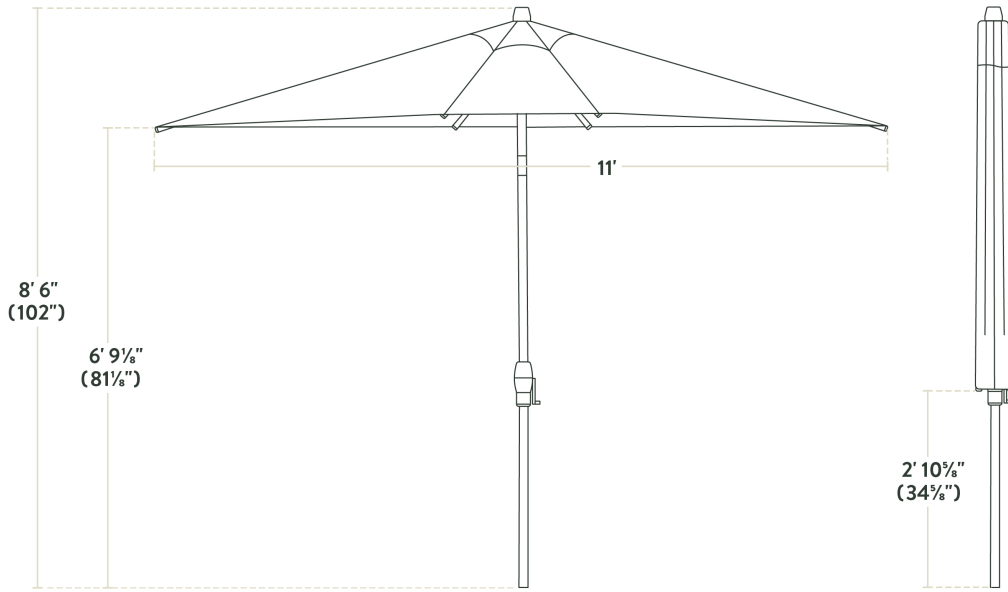

Technical Data

Lift Type	Crank
Material	Solution Dyed Acrylic
Pole Color	Silver
Shape	Round
Type	Umbrellas

Plan View

Aluminum Round Umbrella - 11'

Notes & Details

Enjoy the outdoors under the pleasant shade of this Lancaster Table & Seating 11' forest green crank lift aluminum umbrella! This umbrella's 11' span is perfect for shading a table from the sun. Expand your outdoor seating with ease and ensure your guests are comfortable and protected thanks to its reliable design. Its easy-to-use crank lift mechanism makes it easy to open during the day, close after hours or during inclement weather, and store in the off-season!

A single vent in this breathable canopy allows air flow to increase stability. The fabric is fade-resistant and has UV50+ sun protection to last for 3-4 years. It's made of water-resistant 260 GSM, solution-dyed acrylic fabric. This umbrella also repels dirt and is easy to clean. Plus, its forest green color is sure to add a vibrant look to any space, making it perfect for parties, picnics, or other catering events. The included hook and loop strap keeps the umbrella closed for easy storage.

This umbrella's silver powder-coated aluminum frame is built to withstand consistent use in your establishment. Since it's easy to maneuver, you can conveniently relocate it to anywhere you need shade, making it a versatile choice for a variety of outdoor layouts. Its 1 1/2" pole diameter makes it compatible with select umbrella bases (sold separately), and you can prolong the life of your canopy with a compatible umbrella cover (sold separately). Reach for this Lancaster Table & Seating umbrella to enhance your outdoor space and keep guests happy and comfortable.

⚠ WARNING: This product can expose you to chemicals including lead, which are known to the State of California to cause cancer, birth defects, or other reproductive harm. For more information, go to www.p65warnings.ca.gov.