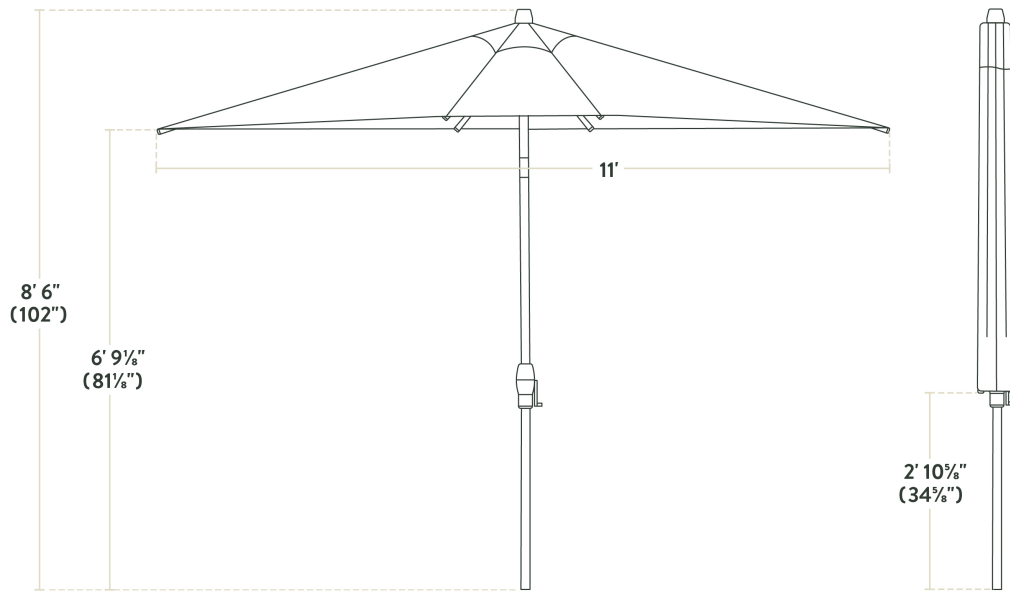

Lancaster Table & Seating 11' Round Cobalt Crank Lift Silver Aluminum Umbrella

#427UMARS11CB

Item #: 427UMARS11CB Qty: _____

Project: _____

Approval: _____ Date: _____

Features

- Ideal for expanding outdoor seating at restaurants, parties, and events
- Durable, powder-coated aluminum frame is safe for outdoor use
- Solution-dyed acrylic fabric is water-resistant
- Fade-resistant canopy boasts UV50+ sun protection
- Easy-to-use crank lift design

Technical Data

Height	102 Inches
Diameter	11 Feet
Umbrella Pole Diameter	1 1/2 Inches
Color	Blue
Fabric Weight	260 GSM
Features	Fade Resistant Powder Coated Frame UV50+ Sun Protection Water Resistant
Frame Material	Aluminum

Technical Data

Lift Type	Crank
Material	Solution Dyed Acrylic
Pole Color	Silver
Shape	Round
Type	Umbrellas

Plan View

Aluminum Round Umbrella - 11'

Notes & Details

Enjoy the outdoors under the pleasant shade of this Lancaster Table & Seating 11' cobalt crank lift aluminum umbrella! This umbrella's 11' span is perfect for shading a table from the sun. Expand your outdoor seating with ease and ensure your guests are comfortable and protected thanks to its reliable design. Its easy-to-use crank lift mechanism makes it easy to open during the day, close after hours or during inclement weather, and store in the off-season!

This umbrella's silver powder-coated aluminum frame is built to withstand consistent use in your establishment. Since it's easy to maneuver, you can conveniently relocate it to anywhere you need shade, making it a versatile choice for a variety of outdoor layouts. Its 1 1/2" pole diameter makes it compatible with select umbrella bases (sold separately), and you can prolong the life of your canopy with a compatible umbrella cover (sold separately). Reach for this Lancaster Table & Seating umbrella to enhance your outdoor space and keep guests happy and comfortable.