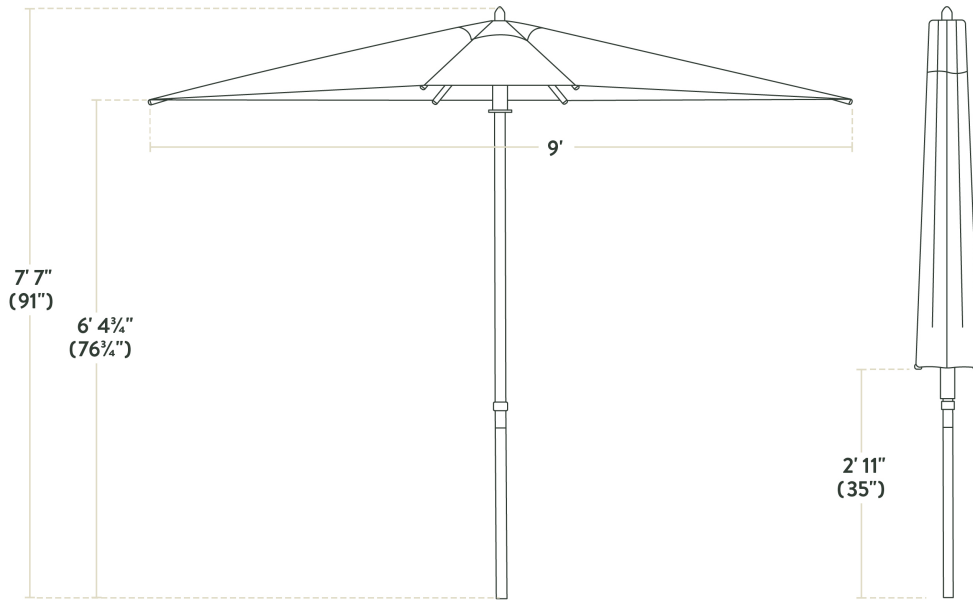

Lancaster Table & Seating 9' Round Cobalt Push Lift Silver Aluminum Umbrella

#427UMARS09CB

Item #: 427UMARS09CB Qty: _____

Project: _____

Approval: _____ Date: _____

Features

- Ideal for expanding outdoor seating at restaurants, parties, and events
- Durable, powder-coated aluminum frame is safe for outdoor use
- Solution-dyed acrylic fabric is water-resistant
- Fade-resistant canopy boasts UV50+ sun protection
- Easy-to-use push lift design

Technical Data

Height	91 Inches
Diameter	9 Feet
Umbrella Pole Diameter	1 1/2 Inches
Color	Blue
Fabric Weight	260 GSM
Features	Fade Resistant Powder Coated Frame UV50+ Sun Protection Water Resistant
Frame Material	Aluminum

Technical Data

Lift Type	Push
Material	Solution Dyed Acrylic
Pole Color	Silver
Shape	Round
Type	Umbrellas

Plan View

Aluminum Round Umbrella - 9'

Notes & Details

Enjoy the outdoors under the pleasant shade of this Lancaster Table & Seating 9' cobalt push lift aluminum umbrella! This umbrella's 9' span is perfect for shading a table from the sun. Expand your outdoor seating with ease and ensure your guests are comfortable and protected thanks to its reliable design. Its easy-to-use push lift mechanism makes it easy to open during the day, close after hours or during inclement weather, and store in the off-season!

This umbrella's silver powder-coated aluminum frame is built to withstand consistent use in your establishment. Since it's easy to maneuver, you can conveniently relocate it to anywhere you need shade, making it a versatile choice for a variety of outdoor layouts. Its 1 1/2" pole diameter makes it compatible with select umbrella bases (sold separately), and you can prolong the life of your canopy with a compatible umbrella cover (sold separately). Reach for this Lancaster Table & Seating umbrella to enhance your outdoor space and keep guests happy and comfortable.