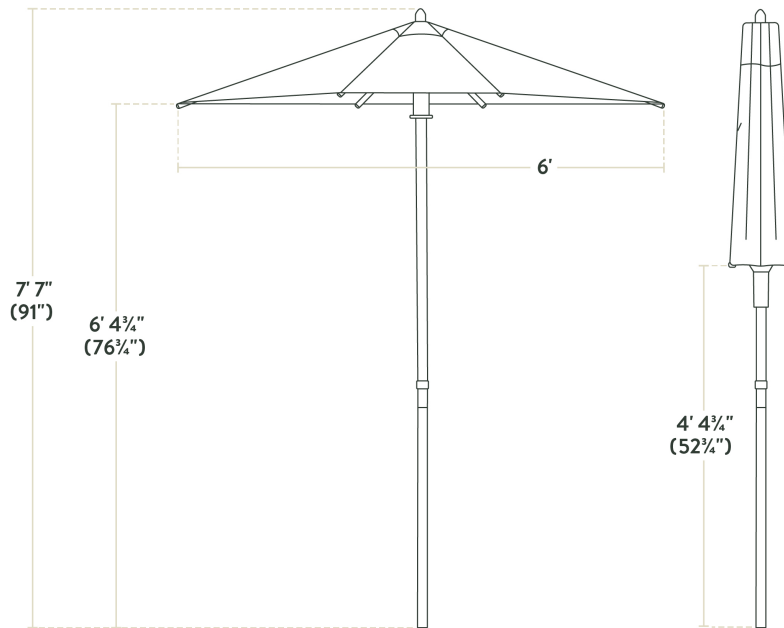

Lancaster Table & Seating 6' Round Navy Push Lift Silver Aluminum Umbrella

#427UMARS06NV

Item #: 427UMARS06NV Qty: _____

Project: _____

Approval: _____ Date: _____

Features

- Ideal for expanding outdoor seating at restaurants, parties, and events
- Durable, powder-coated aluminum frame is safe for outdoor use
- Solution-dyed acrylic fabric is water-resistant
- Fade-resistant canopy boasts UV50+ sun protection
- Easy-to-use push lift design

Technical Data

Height	91 Inches
Diameter	6 Feet
Umbrella Pole Diameter	1 1/2 Inches
Color	Blue
Fabric Weight	260 GSM
Features	Fade Resistant Powder Coated Frame UV50+ Sun Protection Water Resistant
Frame Material	Aluminum

Technical Data

Lift Type	Push
Material	Solution Dyed Acrylic
Pole Color	Silver
Shape	Round
Type	Umbrellas

Plan View

Aluminum Round Umbrella - 6'

Notes & Details

Enjoy the outdoors under the pleasant shade of this Lancaster Table & Seating 6' navy push lift aluminum umbrella! This umbrella's 6' span is perfect for shading a table from the sun. Expand your outdoor seating with ease and ensure your guests are comfortable and protected thanks to its reliable design. Its easy-to-use push lift mechanism makes it easy to open during the day, close after hours or during inclement weather, and store in the off-season!

This umbrella's silver powder-coated aluminum frame is built to withstand consistent use in your establishment. Since it's easy to maneuver, you can conveniently relocate it to anywhere you need shade, making it a versatile choice for a variety of outdoor layouts. Its 1 1/2" pole diameter makes it compatible with select umbrella bases (sold separately), and you can prolong the life of your canopy with a compatible umbrella cover (sold separately). Reach for this Lancaster Table & Seating umbrella to enhance your outdoor space and keep guests happy and comfortable.