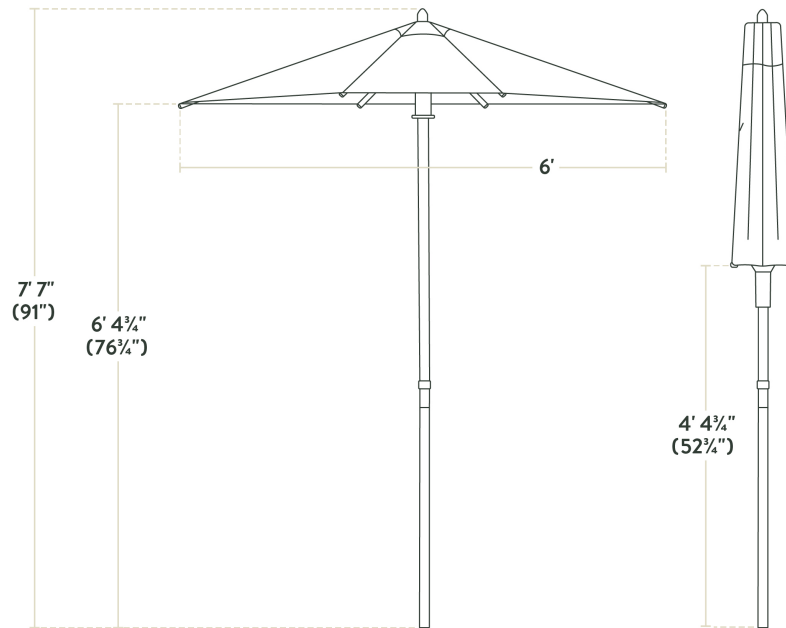

Lancaster Table & Seating 6' Round Black Push Lift Silver Aluminum Umbrella

#427UMARS06BK

Item #: 427UMARS06BK Qty: _____

Project: _____

Approval: _____ Date: _____

Features

- Ideal for expanding outdoor seating at restaurants, parties, and events
- Durable, powder-coated aluminum frame is safe for outdoor use
- Solution-dyed acrylic fabric is water-resistant
- Fade-resistant canopy boasts UV50+ sun protection
- Easy-to-use push lift design

Technical Data

Height	91 Inches
Diameter	6 Feet
Umbrella Pole Diameter	1 1/2 Inches
Color	Black
Fabric Weight	260 GSM
Features	Fade Resistant Powder Coated Frame UV50+ Sun Protection Water Resistant
Frame Material	Aluminum

Technical Data

Lift Type	Push
Material	Solution Dyed Acrylic
Pole Color	Silver
Shape	Round
Type	Umbrellas

Plan View

Aluminum Round Umbrella - 6'

Notes & Details

Enjoy the outdoors under the pleasant shade of this Lancaster Table & Seating 6' black push lift aluminum umbrella! This umbrella's 6' span is perfect for shading a table from the sun. Expand your outdoor seating with ease and ensure your guests are comfortable and protected thanks to its reliable design. Its easy-to-use push lift mechanism makes it easy to open during the day, close after hours or during inclement weather, and store in the off-season!

This umbrella's silver powder-coated aluminum frame is built to withstand consistent use in your establishment. Since it's easy to maneuver, you can conveniently relocate it to anywhere you need shade, making it a versatile choice for a variety of outdoor layouts. Its 1 1/2" pole diameter makes it compatible with select umbrella bases (sold separately), and you can prolong the life of your canopy with a compatible umbrella cover (sold separately). Reach for this Lancaster Table & Seating umbrella to enhance your outdoor space and keep guests happy and comfortable.