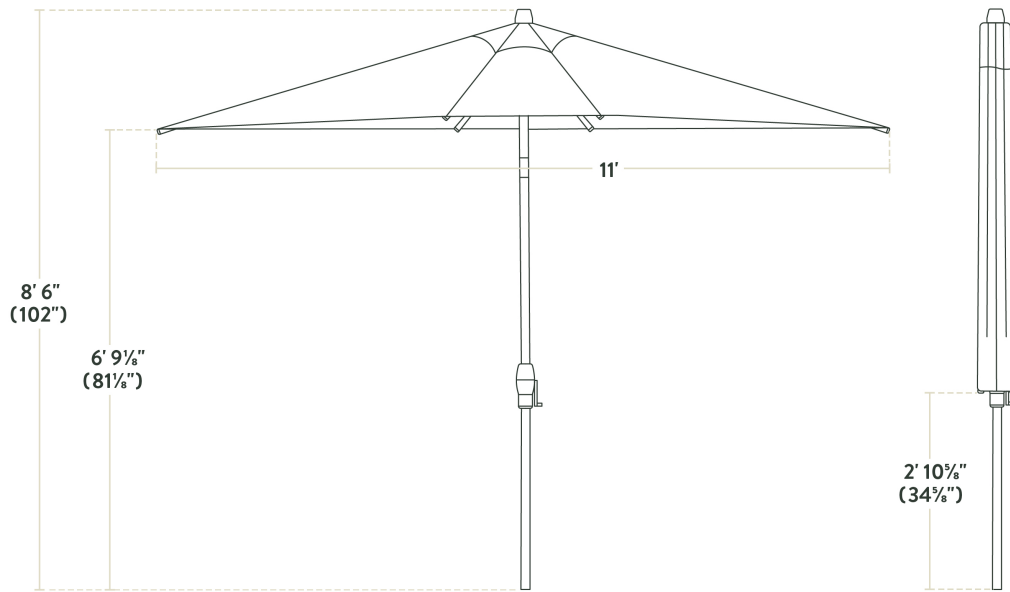

Lancaster Table & Seating 11' Round Forest Green Crank Lift Black Aluminum Umbrella

#427UMARB11FG

Item #: 427UMARB11FG Qty: _____

Project: _____

Approval: _____ Date: _____

Features

- Ideal for expanding outdoor seating at restaurants, parties, and events
- Durable, powder-coated aluminum frame is safe for outdoor use
- Solution-dyed acrylic fabric is water-resistant
- Fade-resistant canopy boasts UV50+ sun protection
- Easy-to-use crank lift design

Technical Data

Height	102 Inches
Diameter	11 Feet
Umbrella Pole Diameter	1 1/2 Inches
Color	Green
Fabric Weight	260 GSM
Features	Fade Resistant Powder Coated Frame UV50+ Sun Protection Water Resistant
Frame Material	Aluminum

Technical Data

Lift Type	Crank
Material	Solution Dyed Acrylic
Pole Color	Black
Shape	Round
Type	Umbrellas

Plan View

Aluminum Round Umbrella - 11'

Notes & Details

Enjoy the outdoors under the pleasant shade of this Lancaster Table & Seating 11' forest green crank lift aluminum umbrella! This umbrella's 11' span is perfect for shading a table from the sun. Expand your outdoor seating with ease and ensure your guests are comfortable and protected thanks to its reliable design. Its easy-to-use crank lift mechanism makes it easy to open during the day, close after hours or during inclement weather, and store in the off-season!

This umbrella's black powder-coated aluminum frame is built to withstand consistent use in your establishment. Since it's easy to maneuver, you can conveniently relocate it to anywhere you need shade, making it a versatile choice for a variety of outdoor layouts. Its 1 1/2" pole diameter makes it compatible with select umbrella bases (sold separately), and you can prolong the life of your canopy with a compatible umbrella cover (sold separately). Reach for this Lancaster Table & Seating umbrella to enhance your outdoor space and keep guests happy and comfortable.