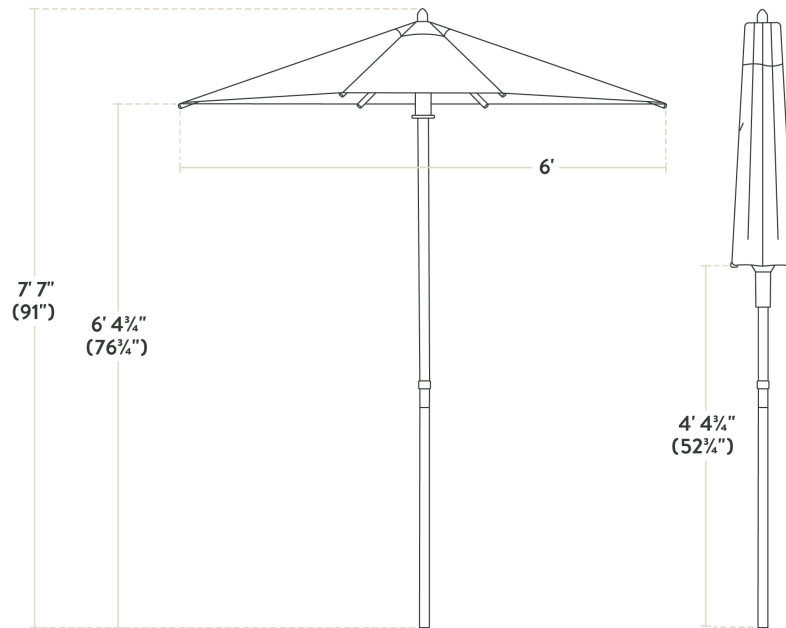

Lancaster Table & Seating 6' Round Yellow Push Lift Black Aluminum Umbrella

#427UMARB06YL

Item #: 427UMARB06YL Qty: _____

Project: _____

Approval: _____ Date: _____

Features

- Ideal for expanding outdoor seating at restaurants, parties, and events
- Durable, powder-coated aluminum frame is safe for outdoor use
- Solution-dyed acrylic fabric is water-resistant
- Fade-resistant canopy boasts UV50+ sun protection
- Easy-to-use push lift design

Technical Data

Height	91 Inches
Diameter	6 Feet
Umbrella Pole Diameter	1 1/2 Inches
Color	Yellow
Fabric Weight	260 GSM
Features	Fade Resistant Powder Coated Frame UV50+ Sun Protection Water Resistant
Frame Material	Aluminum

Technical Data

Lift Type	Push
Material	Solution Dyed Acrylic
Pole Color	Black
Shape	Round
Type	Umbrellas

Plan View

Aluminum Round Umbrella - 6'

Notes & Details

Enjoy the outdoors under the pleasant shade of this Lancaster Table & Seating 6' yellow push lift aluminum umbrella! This umbrella's 6' span is perfect for shading a table from the sun. Expand your outdoor seating with ease and ensure your guests are comfortable and protected thanks to its reliable design. Its easy-to-use push lift mechanism makes it easy to open during the day, close after hours or during inclement weather, and store in the off-season!

This umbrella's black powder-coated aluminum frame is built to withstand consistent use in your establishment. Since it's easy to maneuver, you can conveniently relocate it to anywhere you need shade, making it a versatile choice for a variety of outdoor layouts. Its 1 1/2" pole diameter makes it compatible with select umbrella bases (sold separately), and you can prolong the life of your canopy with a compatible umbrella cover (sold separately). Reach for this Lancaster Table & Seating umbrella to enhance your outdoor space and keep guests happy and comfortable.