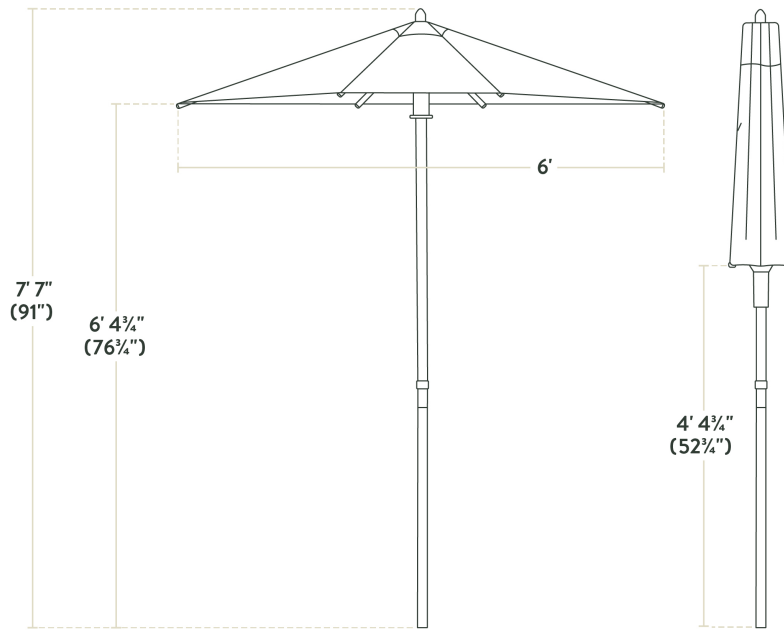

Technical Data

Lift Type	Push
Material	Solution Dyed Acrylic
Pole Color	Black
Shape	Round
Type	Umbrellas

Plan View

Aluminum Round Umbrella - 6'

Notes & Details

Enjoy the outdoors under the pleasant shade of this Lancaster Table & Seating 6' red push lift aluminum umbrella! This umbrella's 6' span is perfect for shading a table from the sun. Expand your outdoor seating with ease and ensure your guests are comfortable and protected thanks to its reliable design. Its easy-to-use push lift mechanism makes it easy to open during the day, close after hours or during inclement weather, and store in the off-season!

A single vent in this breathable canopy allows air flow to increase stability. The fabric is fade-resistant and has UV50+ sun protection to last for 3-4 years. It's made of water-resistant 260 GSM, solution-dyed acrylic fabric. This umbrella also repels dirt and is easy to clean. Plus, its red color is sure to add a vibrant look to any space, making it perfect for parties, picnics, or other catering events. The included hook and loop strap keeps the umbrella closed for easy storage.

This umbrella's black powder-coated aluminum frame is built to withstand consistent use in your establishment. Since it's easy to maneuver, you can conveniently relocate it to anywhere you need shade, making it a versatile choice for a variety of outdoor layouts. Its 1 1/2" pole diameter makes it compatible with select umbrella bases (sold separately), and you can prolong the life of your canopy with a compatible umbrella cover (sold separately). Reach for this Lancaster Table & Seating umbrella to enhance your outdoor space and keep guests happy and comfortable.

⚠ WARNING: This product can expose you to chemicals including lead, which are known to the State of California to cause cancer, birth defects, or other reproductive harm. For more information, go to www.p65warnings.ca.gov.