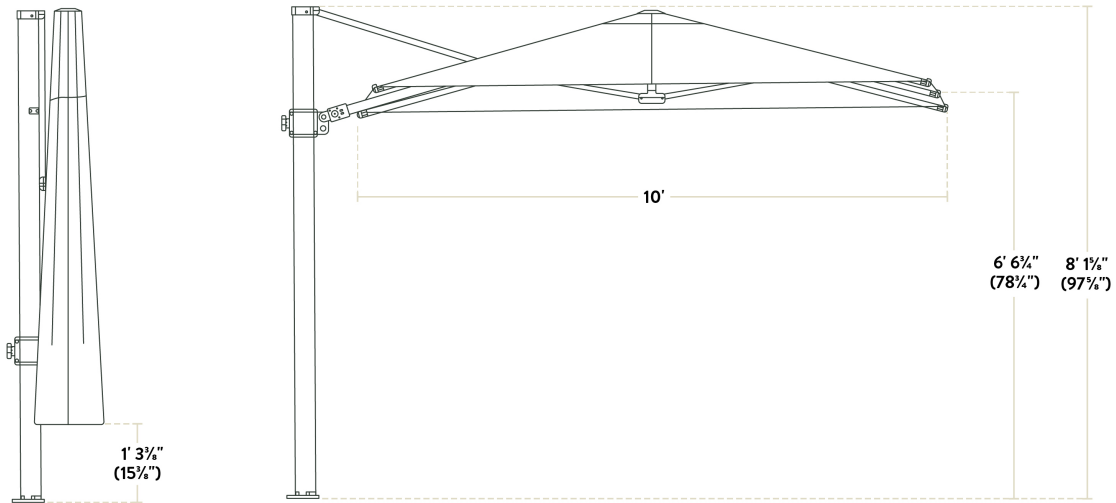

# Lancaster Table & Seating 10' Square Wheat Crank Lift Silver Aluminum Cantilever Umbrella

#427UC10SILWT

Item #: 427UC10SILWT Qty: \_\_\_\_\_

Project: \_\_\_\_\_

Approval: \_\_\_\_\_ Date: \_\_\_\_\_

### Technical Data

Length	10 Feet
Width	10 Feet
Height	97 5/8 Inches
Color	Brown
Fabric Weight	230 GSM
Features	Fade Resistant Powder Coated Frame UV50+ Sun Protection Water Resistant
Frame Material	Aluminum

## Plan View

Push/Crank Cantilever Umbrella without Lights - 10' x 10'

## Notes & Details

Enjoy the outdoors under the pleasant shade of this Lancaster Table & Seating 10' wheat crank lift silver aluminum cantilever umbrella! This umbrella's 10' span is perfect for shading a table from the sun. Its crank lift mechanism makes it easy to open during the day, close after hours or during inclement weather, and store in the off-season. Better yet, its cantilever design provides open, unobstructed use for your guests.