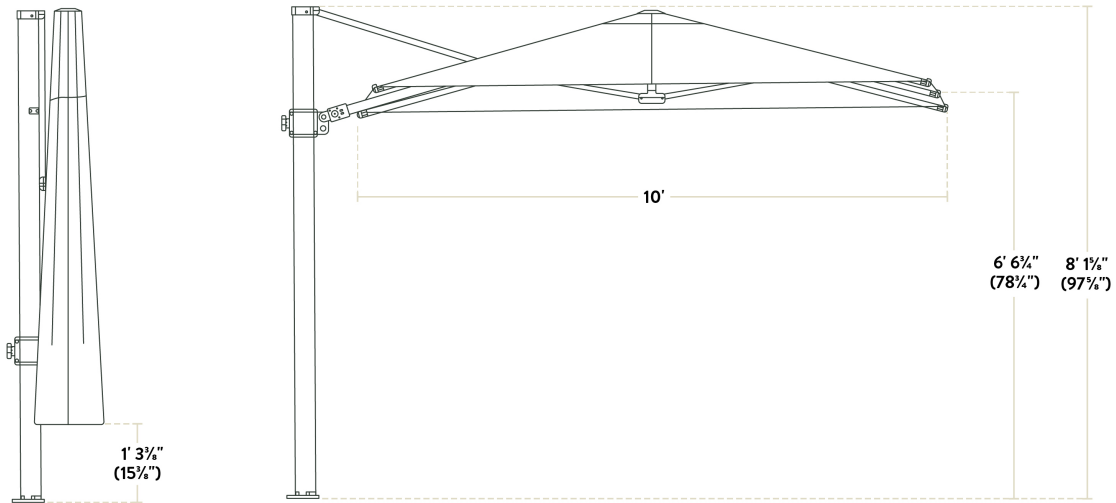

Lancaster Table & Seating 10' Square Glacier Crank Lift Silver Aluminum Cantilever Umbrella

#427UC10SILSGL

Item #: 427UC10SILSGL Qty: _____

Project: _____

Approval: _____ Date: _____

Features

- Ideal for expanding outdoor seating at restaurants, parties, and events
- Durable, powder-coated aluminum frame
- Solution-dyed acrylic fabric is water-resistant
- Fade-resistant canopy boasts UV50+ sun protection
- Cantilever design provides unobstructed use

Technical Data

Length	10 Feet
Width	10 Feet
Height	97 5/8 Inches
Color	Green
Fabric Weight	230 GSM
Features	Fade Resistant Powder Coated Frame UV50+ Sun Protection Water Resistant
Frame Material	Aluminum

Technical Data

Lift Type	Crank
Material	Solution Dyed Acrylic
Pole Color	Silver
Shape	Square
Type	Cantilever Umbrellas

Plan View

Push/Crank Cantilever Umbrella without Lights - 10' x 10'

Notes & Details

Enjoy the outdoors under the pleasant shade of this Lancaster Table & Seating 10' glacier crank lift silver aluminum cantilever umbrella! This umbrella's 10' span is perfect for shading a table from the sun. Its crank lift mechanism makes it easy to open during the day, close after hours or during inclement weather, and store in the off-season. Better yet, its cantilever design provides open, unobstructed use for your guests.