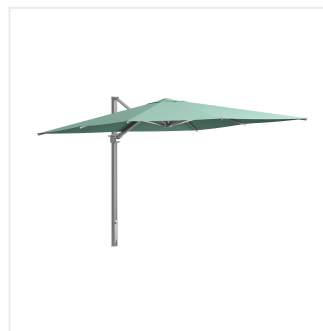

Lancaster Table & Seating 10' Square Glacier Crank Lift Silver Aluminum Cantilever Umbrella

#427UC10SILSGL

Item #: 427UC10SILSGL Qty: _____

Project: _____

Approval: _____ Date: _____

Features

- Ideal for expanding outdoor seating at restaurants, parties, and events
- Durable, powder-coated aluminum frame
- Solution-dyed acrylic fabric is water-resistant
- Fade-resistant canopy boasts UV50+ sun protection
- Cantilever design provides unobstructed use

Technical Data

Lift Type	Crank
Material	Solution Dyed Acrylic
Pole Color	Silver
Shape	Square
Type	Cantilever Umbrellas

Plan View

Push/Crank Cantilever Umbrella without Lights - 10' x 10'

Notes & Details

Enjoy the outdoors under the pleasant shade of this Lancaster Table & Seating 10' glacier crank lift silver aluminum cantilever umbrella! This umbrella's 10' span is perfect for shading a table from the sun. Its crank lift mechanism makes it easy to open during the day, close after hours or during inclement weather, and store in the off-season. Better yet, its cantilever design provides open, unobstructed use for your guests.

A single vent in this breathable canopy allows for increased air flow. The high-luminosity fabric is resistant to fading and boasts UV50+ sun protection to last for 4-5 years. This water-resistant, 230 GSM solution-dyed acrylic fabric also repels dirt and is easy to clean. Plus, its black color is sure to add a classic look to any space, making it perfect for parties, picnics, and catered events. This umbrella comes with convenient straps with hook and loop fasteners to keep the umbrella closed when not in use, while its silver powder-coated aluminum frame is built to withstand consistent use in your establishment. Choose this Lancaster Table & Seating umbrella to enhance your outdoor space and keep guests happy and comfortable.