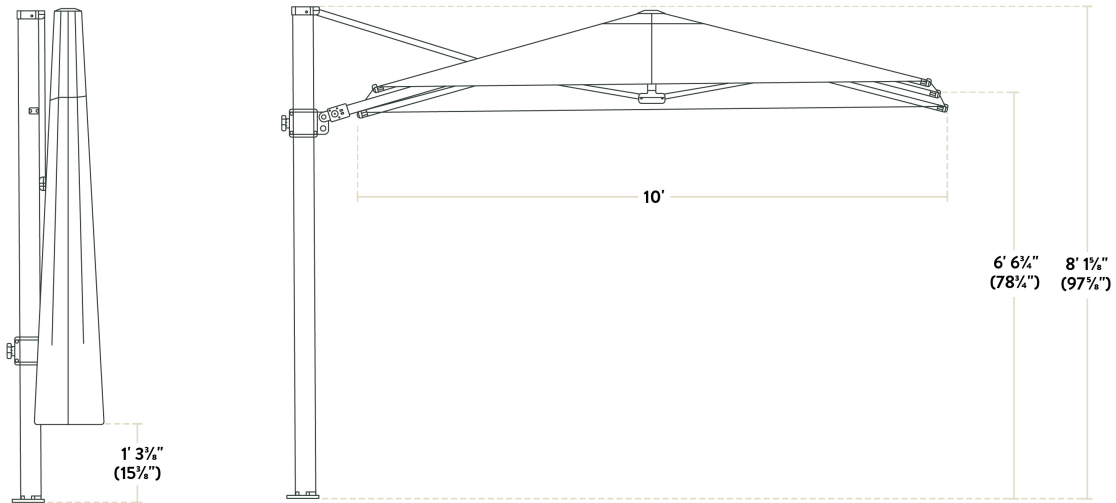

Lancaster Table & Seating 10' Square Sand Crank Lift Silver Aluminum Cantilever Umbrella

#427UC10SILSD

Item #: 427UC10SILSD Qty: _____

Project: _____

Approval: _____ Date: _____

Features

- Ideal for expanding outdoor seating at restaurants, parties, and events
- Durable, powder-coated aluminum frame
- Solution-dyed acrylic fabric is water-resistant
- Fade-resistant canopy boasts UV50+ sun protection
- Cantilever design provides unobstructed use

Technical Data

Length	10 Feet
Width	10 Feet
Height	97 5/8 Inches
Color	Beige
Fabric Weight	230 GSM
Features	Fade Resistant Powder Coated Frame UV50+ Sun Protection Water Resistant
Frame Material	Aluminum

Technical Data

Lift Type	Crank
Material	Solution Dyed Acrylic
Pole Color	Silver
Shape	Square
Type	Cantilever Umbrellas

Plan View

Push/Crank Cantilever Umbrella without Lights - 10' x 10'

Notes & Details

Enjoy the outdoors under the pleasant shade of this Lancaster Table & Seating 10' sand crank lift silver aluminum cantilever umbrella! This umbrella's 10' span is perfect for shading a table from the sun. Its crank lift mechanism makes it easy to open during the day, close after hours or during inclement weather, and store in the off-season. Better yet, its cantilever design provides open, unobstructed use for your guests.