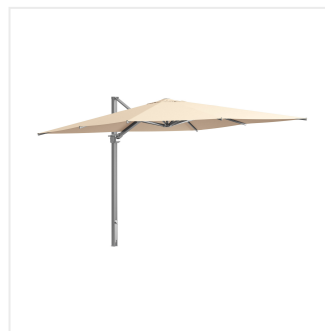

Lancaster Table & Seating 10' Square Sand Crank Lift Silver Aluminum Cantilever Umbrella

#427UC10SILSD

Item #: 427UC10SILSD Qty: _____

Project: _____

Approval: _____ Date: _____

Features

- Ideal for expanding outdoor seating at restaurants, parties, and events
- Durable, powder-coated aluminum frame
- Solution-dyed acrylic fabric is water-resistant
- Fade-resistant canopy boasts UV50+ sun protection
- Cantilever design provides unobstructed use

Technical Data

Lift Type	Crank
Material	Solution Dyed Acrylic
Pole Color	Silver
Shape	Square
Type	Cantilever Umbrellas

Plan View

Push/Crank Cantilever Umbrella without Lights - 10' x 10'

Notes & Details

Enjoy the outdoors under the pleasant shade of this Lancaster Table & Seating 10' sand crank lift silver aluminum cantilever umbrella! This umbrella's 10' span is perfect for shading a table from the sun. Its crank lift mechanism makes it easy to open during the day, close after hours or during inclement weather, and store in the off-season. Better yet, its cantilever design provides open, unobstructed use for your guests.

A single vent in this breathable canopy allows for increased air flow. The high-luminosity fabric is resistant to fading and boasts UV50+ sun protection to last for 4-5 years. This water-resistant, 230 GSM solution-dyed acrylic fabric also repels dirt and is easy to clean. Plus, its black color is sure to add a classic look to any space, making it perfect for parties, picnics, and catered events. This umbrella comes with convenient straps with hook and loop fasteners to keep the umbrella closed when not in use, while its silver powder-coated aluminum frame is built to withstand consistent use in your establishment. Choose this Lancaster Table & Seating umbrella to enhance your outdoor space and keep guests happy and comfortable.