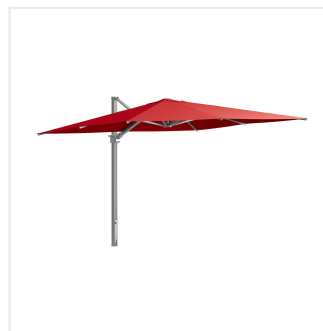

## Lancaster Table & Seating 10' Square Red Crank Lift Silver Aluminum Cantilever Umbrella

#427UC10SILRD

Item #: 427UC10SILRD Qty: \_\_\_\_\_

Project: \_\_\_\_\_

Approval: \_\_\_\_\_ Date: \_\_\_\_\_

### Features

- Ideal for expanding outdoor seating at restaurants, parties, and events
- Durable, powder-coated aluminum frame
- Solution-dyed acrylic fabric is water-resistant
- Fade-resistant canopy boasts UV50+ sun protection
- Cantilever design provides unobstructed use

### Technical Data

Length	10 Feet
Width	10 Feet
Height	97 5/8 Inches
Color	Red
Fabric Weight	230 GSM
Features	Fade Resistant Powder Coated Frame UV50+ Sun Protection Water Resistant
Frame Material	Aluminum

## Notes & Details

Enjoy the outdoors under the pleasant shade of this Lancaster Table & Seating 10' red crank lift silver aluminum cantilever umbrella! This umbrella's 10' span is perfect for shading a table from the sun. Its crank lift mechanism makes it easy to open during the day, close after hours or during inclement weather, and store in the off-season. Better yet, its cantilever design provides open, unobstructed use for your guests.