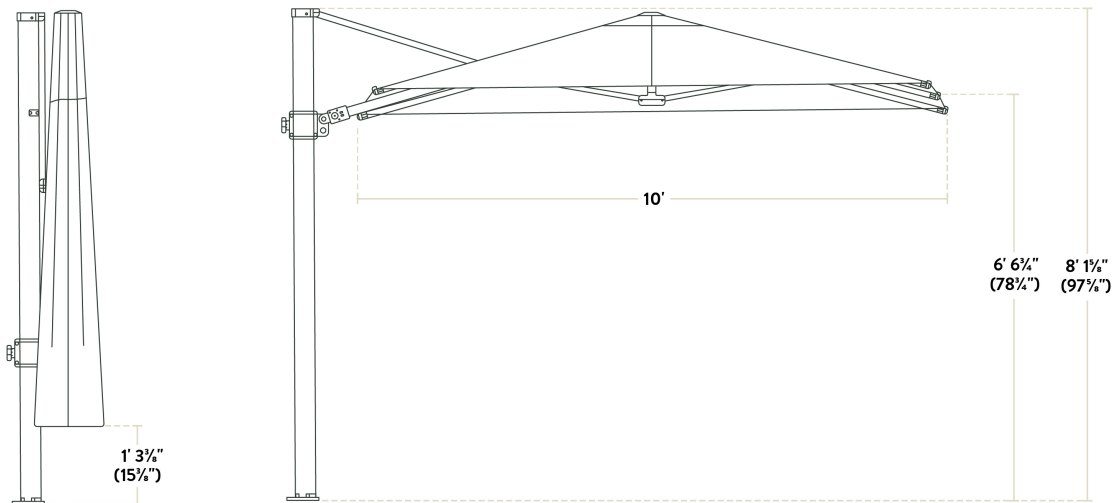

Technical Data

Lift Type	Crank
Material	Solution Dyed Acrylic
Pole Color	Silver
Shape	Square
Type	Cantilever Umbrellas

Plan View

Push/Crank Cantilever Umbrella without Lights - 10' x 10'

Notes & Details

Enjoy the outdoors under the pleasant shade of this Lancaster Table & Seating 10' red crank lift silver aluminum cantilever umbrella! This umbrella's 10' span is perfect for shading a table from the sun. Its crank lift mechanism makes it easy to open during the day, close after hours or during inclement weather, and store in the off-season. Better yet, its cantilever design provides open, unobstructed use for your guests.

A single vent in this breathable canopy allows for increased air flow. The high-luminosity fabric is resistant to fading and boasts UV50+ sun protection to last for 4-5 years. This water-resistant, 230 GSM solution-dyed acrylic fabric also repels dirt and is easy to clean. Plus, its black color is sure to add a classic look to any space, making it perfect for parties, picnics, and catered events. This umbrella comes with convenient straps with hook and loop fasteners to keep the umbrella closed when not in use, while its silver powder-coated aluminum frame is built to withstand consistent use in your establishment. Choose this Lancaster Table & Seating umbrella to enhance your outdoor space and keep guests happy and comfortable.

⚠ WARNING: This product can expose you to chemicals including lead, which are known to the State of California to cause cancer, birth defects, or other reproductive harm. For more information, go to www.p65warnings.ca.gov.