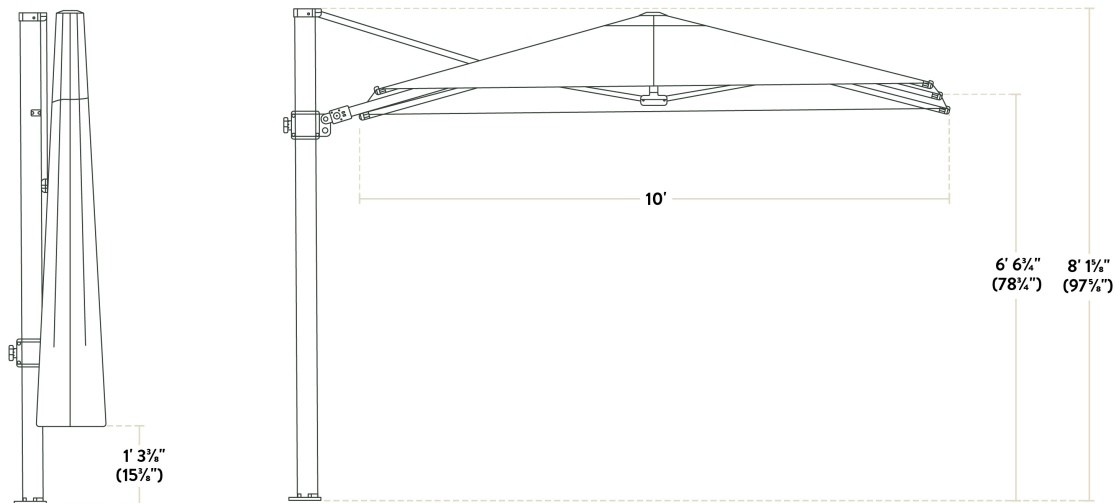

Lancaster Table & Seating 10' Square Cobalt Crank Lift Silver Aluminum Cantilever Umbrella

#427UC10SILCB

Item #: 427UC10SILCB Qty: _____

Project: _____

Approval: _____ Date: _____

Features

- Ideal for expanding outdoor seating at restaurants, parties, and events
- Durable, powder-coated aluminum frame
- Solution-dyed acrylic fabric is water-resistant
- Fade-resistant canopy boasts UV50+ sun protection
- Cantilever design provides unobstructed use

Technical Data

Length	10 Feet
Width	10 Feet
Height	97 5/8 Inches
Color	Blue
Fabric Weight	230 GSM
Features	Fade Resistant Powder Coated Frame UV50+ Sun Protection Water Resistant
Frame Material	Aluminum

Technical Data

Lift Type	Crank
Material	Solution Dyed Acrylic
Pole Color	Silver
Shape	Square
Type	Cantilever Umbrellas

Plan View

Push/Crank Cantilever Umbrella without Lights - 10' x 10'

Notes & Details

Enjoy the outdoors under the pleasant shade of this Lancaster Table & Seating 10' cobalt crank lift silver aluminum cantilever umbrella! This umbrella's 10' span is perfect for shading a table from the sun. Its crank lift mechanism makes it easy to open during the day, close after hours or during inclement weather, and store in the off-season. Better yet, its cantilever design provides open, unobstructed use for your guests.