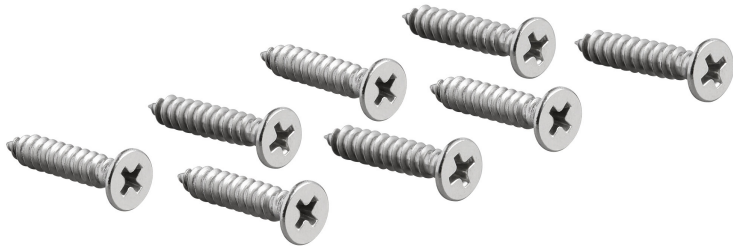

Lancaster Table & Seating Excalibur 25mm Outdoor Hex Head Screws for Outdoor Tables - 8/Pack

#427TBSCREW

Item #: 427TBSCREW Qty: _____
 Project: _____
 Approval: _____ Date: _____

Features

- Compatible with Lancaster Table & Seating Excalibur tables
- For use when assembling table components (sold separately)
- Ensures the integrity of your outdoor tables
- Stainless steel construction

Technical Data

Color	Silver
Material	Steel
Type	Screws

Notes & Details

Ensure the integrity of your outdoor tables with this Lancaster Table & Seating Excalibur outdoor table base screw. This 304 stainless steel screw is designed specifically for use with the spider on your Lancaster Table and Seating Excalibur outdoor table (sold separately). It's essential to make sure your tables are perfectly secure to protect the safety of your customers, and this screw helps you do just that.