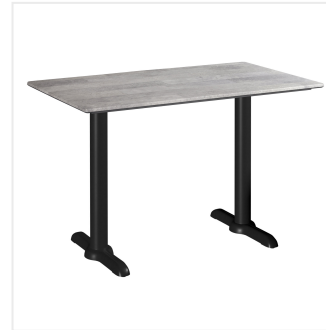

Lancaster Table & Seating Excalibur 27 1/2" x 47 3/16" Rectangular Standard Height Table with Textured Toscano Finish and Two End Outdoor Base Plates

#427TB522D3TO

Item #: 427TB522D3TO Qty: _____

Project: _____

Approval: _____ Date: _____

Features

- Designed for use indoors and outdoors
- Durable laminate resists scratches, impacts, breaks, and burns
- Textured toscano finish offers the rustic look of stone
- UV- and weather-resistant construction
- Includes 2 standard dining height table base columns with end plates for enhanced stability

Certifications

 Seating Capacity: 4

Technical Data

Length	47 3/16 Inches
Width	27 1/2 Inches
Height	30 3/16 Inches
Base Length	22 Inches
Base Width	30 Inches
Height Style	Standard Height
Assembled	Assembly Required
Base Color	Black
Base Material	Steel
Color	Gray

Notes & Details

Enhance the appeal of your dining area and provide your guests with a reliable surface to gather around with this Lancaster Table & Seating Excalibur table! This rectangular table has a textured toscano finish that offers the rustic look of stone with a subtle, intriguing texture. It boasts an eco-friendly, quality laminate construction fashioned from compression-molded wood to provide a dependable yet distinct aesthetic. Plus, the UV- and weather-resistant design is built to withstand the elements, making it the perfect indoor or outdoor option that your guests can rely on. To save you money on shipping costs, the table ships unassembled. All required assembly hardware is included so you can quickly set it up in its proper space and let your guests enjoy!