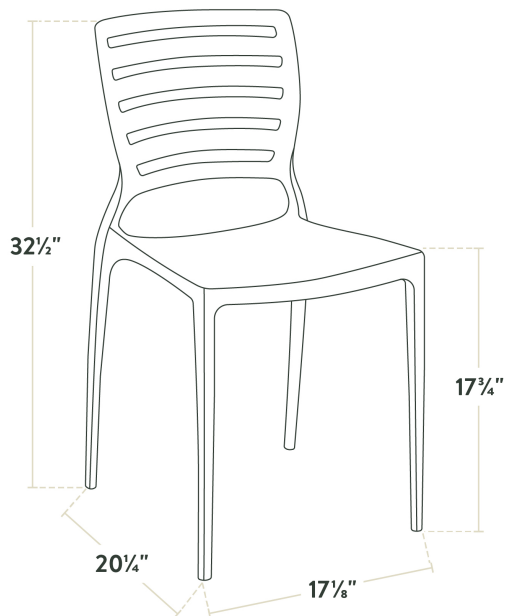

Lancaster Table & Seating Sol Yellow Resin Side Chair

#427SOLSIDEYL

Item #: 427SOLSIDEYL Qty: _____

Project: _____

Approval: _____ Date: _____

Features

- Polypropylene and reinforced fiberglass construction is durable and light weight
- Seamless, UV-resistant design is perfect for indoor or outdoor use
- Comfortable slotted backrest provides support and breathability
- Stackable design saves space during storage
- Non-slip feet protect your floors from scratches and scuffs

Certifications

Technical Data

| | |
|---------------|-----------------|
| Width | 17 1/8 Inches |
| Depth | 20 1/4 Inches |
| Height | 32 1/2 Inches |
| Height Style | Standard Height |
| Arms | Without Arms |
| Assembled | Fully Assembled |
| Back | With Back |
| Back Color | Yellow |
| Back Material | Resin |
| Capacity | 350 lb. |

Technical Data

| | |
|----------------|------------------------------------|
| Features | Stackable UV Fade-Resistant |
| Finish | Resin |
| Frame Color | Yellow |
| Frame Material | Resin |
| Padded Seat | Without Padded Seat |
| Seat Color | Yellow |
| Seat Material | Resin |
| Seat Type | Solid |
| Style | Cafe and Side Chairs Side Chair |
| Type | Chairs |
| Usage | Indoor Outdoor |

Plan View

Notes & Details

Enhance the seating experience at your venue with the Lancaster Table & Seating Sol yellow side chair. Constructed from durable polypropylene and reinforced fiberglass, this chair is built to withstand the rigors of commercial use. Its light weight frame is easy to move and reposition. Plus, the chair can be stacked in towers of six with others from the Sol line, making storage quick and simple. Built for indoor and outdoor use, this UV-resistant chair is a reliable and stylish choice for any restaurant, cafe, or patio.