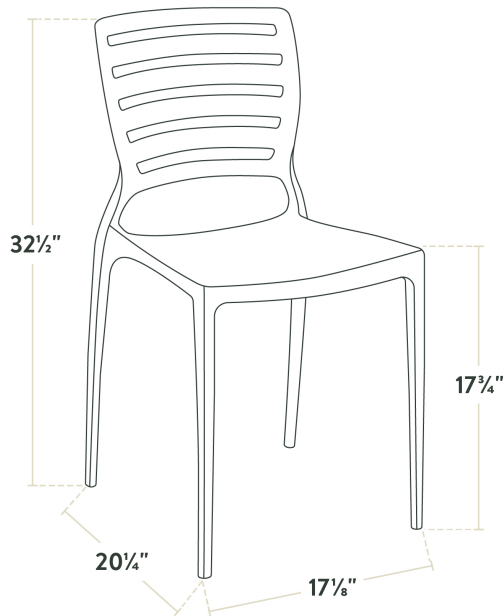

## Lancaster Table & Seating Sol White Resin Side Chair

#427SOLSIDEWH

Item #: 427SOLSIDEWH Qty: \_\_\_\_\_

Project: \_\_\_\_\_

Approval: \_\_\_\_\_ Date: \_\_\_\_\_

### Features

- Polypropylene and reinforced fiberglass construction is durable and light weight
- Seamless, UV-resistant design is perfect for indoor or outdoor use
- Comfortable slotted backrest provides support and breathability
- Stackable design saves space during storage
- Non-slip feet protect your floors from scratches and scuffs

### Technical Data

Width	17 1/8 Inches
Depth	20 1/4 Inches
Height	32 1/2 Inches
Height Style	Standard Height
Arms	Without Arms
Assembled	Fully Assembled
Back	With Back
Back Color	White
Back Material	Resin
Capacity	350 lb.

## Notes & Details

Enhance the seating experience at your venue with the Lancaster Table & Seating Sol white side chair. Constructed from durable polypropylene and reinforced fiberglass, this chair is built to withstand the rigors of commercial use. Its light weight frame is easy to move and reposition. Plus, the chair can be stacked in towers of six with others from the Sol line, making storage quick and simple. Built for indoor and outdoor use, this UV-resistant chair is a reliable and stylish choice for any restaurant, cafe, or patio.