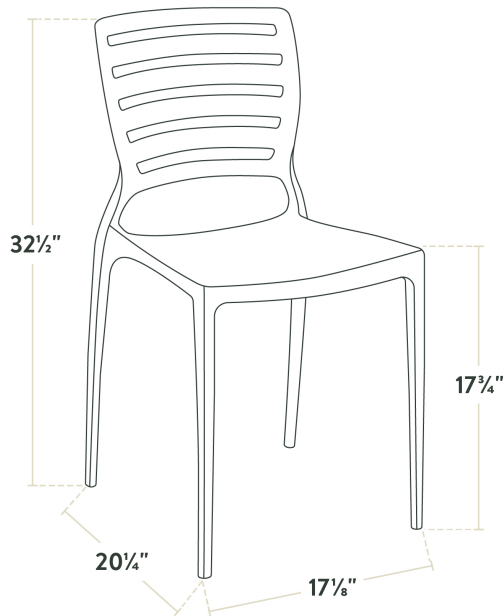

## Lancaster Table & Seating Sol Teal Resin Side Chair

#427SOLSIDETL

Item #: 427SOLSIDETL Qty: \_\_\_\_\_

Project: \_\_\_\_\_

Approval: \_\_\_\_\_ Date: \_\_\_\_\_

### Features

- Polypropylene and reinforced fiberglass construction is durable and light weight
- Seamless, UV-resistant design is perfect for indoor or outdoor use
- Comfortable slotted backrest provides support and breathability
- Stackable design saves space during storage
- Non-slip feet protect your floors from scratches and scuffs

### Technical Data

Width	17 1/8 Inches
Depth	20 1/4 Inches
Height	32 1/2 Inches
Height Style	Standard Height
Arms	Without Arms
Assembled	Fully Assembled
Back	With Back
Back Color	Green
Back Material	Resin
Capacity	350 lb.

## Notes & Details

Enhance the seating experience at your venue with the Lancaster Table & Seating Sol teal side chair. Constructed from durable polypropylene and reinforced fiberglass, this chair is built to withstand the rigors of commercial use. Its light weight frame is easy to move and reposition. Plus, the chair can be stacked in towers of six with others from the Sol line, making storage quick and simple. Built for indoor and outdoor use, this UV-resistant chair is a reliable and stylish choice for any restaurant, cafe, or patio.