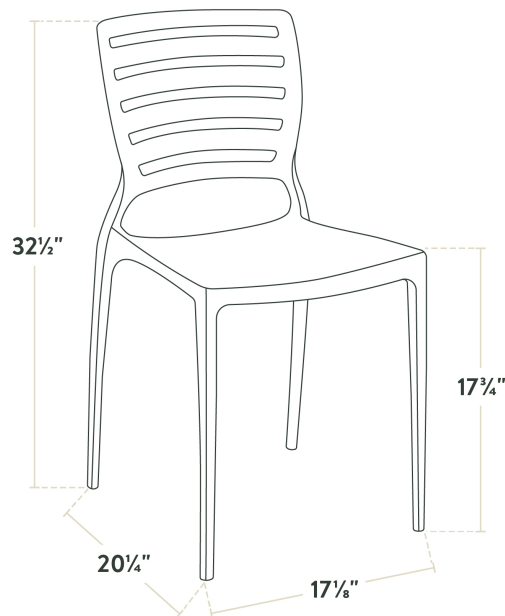

Lancaster Table & Seating Sol Red Resin Side Chair

#427SOLSIDERD

Item #: 427SOLSIDERD Qty: _____

Project: _____

Approval: _____ Date: _____

Features

- Polypropylene and reinforced fiberglass construction is durable and light weight
- Seamless, UV-resistant design is perfect for indoor or outdoor use
- Comfortable slotted backrest provides support and breathability
- Stackable design saves space during storage
- Non-slip feet protect your floors from scratches and scuffs

Certifications

 Fully Assembled
  Stackable
  Imported from Brazil

Technical Data

Width	17 1/8 Inches
Depth	20 1/4 Inches
Height	32 1/2 Inches
Height Style	Standard Height
Arms	Without Arms
Assembled	Fully Assembled
Back	With Back
Back Color	Red
Back Material	Resin
Capacity	350 lb.

Technical Data

Features	Stackable UV Fade-Resistant
Finish	Resin
Frame Color	Red
Frame Material	Resin
Padded Seat	Without Padded Seat
Seat Color	Red
Seat Material	Resin
Seat Type	Solid
Style	Cafe and Side Chairs Side Chair
Type	Chairs
Usage	Indoor Outdoor

Plan View

Notes & Details

Enhance the seating experience at your venue with the Lancaster Table & Seating Sol red side chair. Constructed from durable polypropylene and reinforced fiberglass, this chair is built to withstand the rigors of commercial use. Its light weight frame is easy to move and reposition. Plus, the chair can be stacked in towers of six with others from the Sol line, making storage quick and simple. Built for indoor and outdoor use, this UV-resistant chair is a reliable and stylish choice for any restaurant, cafe, or patio.