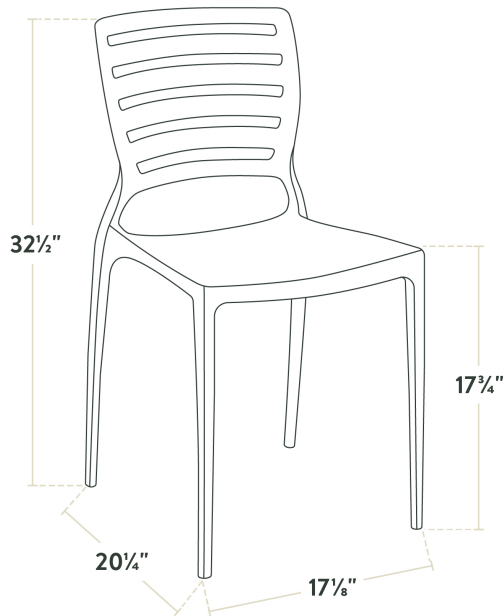

## Lancaster Table & Seating Sol Orange Resin Side Chair

#427SOLSIDEOG

Item #: 427SOLSIDEOG Qty: \_\_\_\_\_

Project: \_\_\_\_\_

Approval: \_\_\_\_\_ Date: \_\_\_\_\_

### Features

- Polypropylene and reinforced fiberglass construction is durable and light weight
- Seamless, UV-resistant design is perfect for indoor or outdoor use
- Comfortable slotted backrest provides support and breathability
- Stackable design saves space during storage
- Non-slip feet protect your floors from scratches and scuffs

### Technical Data

Width	17 1/8 Inches
Depth	20 1/4 Inches
Height	32 1/2 Inches
Height Style	Standard Height
Arms	Without Arms
Assembled	Fully Assembled
Back	With Back
Back Color	Orange
Back Material	Resin
Capacity	350 lb.

## Notes & Details

Enhance the seating experience at your venue with the Lancaster Table & Seating Sol orange side chair. Constructed from durable polypropylene and reinforced fiberglass, this chair is built to withstand the rigors of commercial use. Its light weight frame is easy to move and reposition. Plus, the chair can be stacked in towers of six with others from the Sol line, making storage quick and simple. Built for indoor and outdoor use, this UV-resistant chair is a reliable and stylish choice for any restaurant, cafe, or patio.