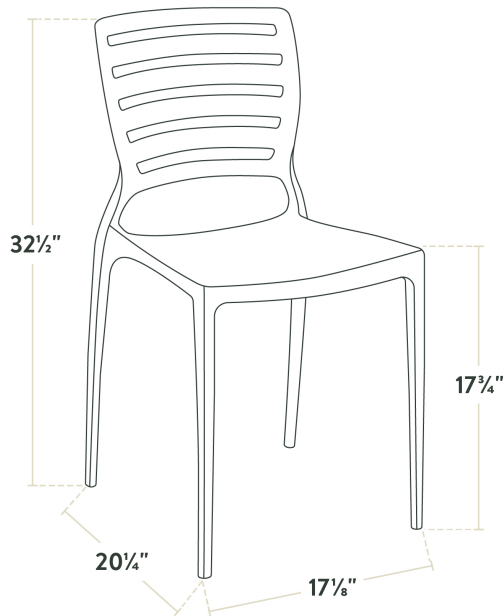

## Lancaster Table & Seating Sol Cool Gray Resin Side Chair

#427SOLSIDECH

Item #: 427SOLSIDECH Qty: \_\_\_\_\_

Project: \_\_\_\_\_

Approval: \_\_\_\_\_ Date: \_\_\_\_\_

### Features

- Polypropylene and reinforced fiberglass construction is durable and light weight
- Seamless, UV-resistant design is perfect for indoor or outdoor use
- Comfortable slotted backrest provides support and breathability
- Stackable design saves space during storage
- Non-slip feet protect your floors from scratches and scuffs

### Technical Data

Width	17 1/8 Inches
Depth	20 1/4 Inches
Height	32 1/2 Inches
Height Style	Standard Height
Arms	Without Arms
Assembled	Fully Assembled
Back	With Back
Back Color	Gray
Back Material	Resin
Capacity	350 lb.

## Notes & Details

Enhance the seating experience at your venue with the Lancaster Table & Seating Sol cool gray side chair. Constructed from durable polypropylene and reinforced fiberglass, this chair is built to withstand the rigors of commercial use. Its light weight frame is easy to move and reposition. Plus, the chair can be stacked in towers of six with others from the Sol line, making storage quick and simple. Built for indoor and outdoor use, this UV-resistant chair is a reliable and stylish choice for any restaurant, cafe, or patio.