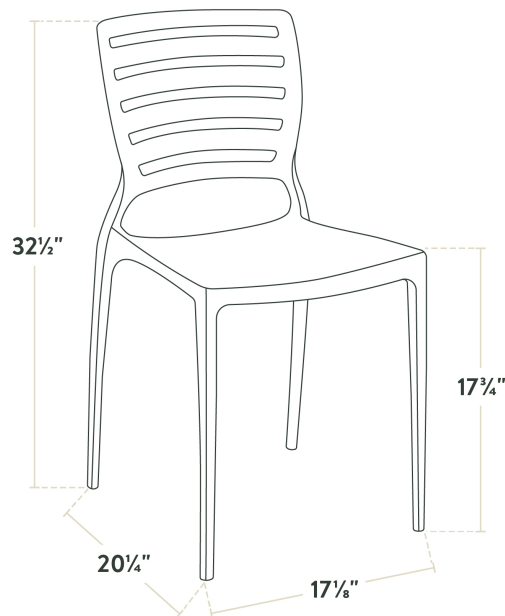

## Lancaster Table & Seating Sol Blue Resin Side Chair

#427SOLSIDEBL

Item #: 427SOLSIDEBL Qty: \_\_\_\_\_

Project: \_\_\_\_\_

Approval: \_\_\_\_\_ Date: \_\_\_\_\_

### Features

- Polypropylene and reinforced fiberglass construction is durable and light weight
- Seamless, UV-resistant design is perfect for indoor or outdoor use
- Comfortable slotted backrest provides support and breathability
- Stackable design saves space during storage
- Non-slip feet protect your floors from scratches and scuffs

### Technical Data

Width	17 1/8 Inches
Depth	20 1/4 Inches
Height	32 1/2 Inches
Height Style	Standard Height
Arms	Without Arms
Assembled	Fully Assembled
Back	With Back
Back Color	Blue
Back Material	Resin
Capacity	350 lb.

## Notes & Details

Enhance the seating experience at your venue with the Lancaster Table & Seating Sol blue side chair. Constructed from durable polypropylene and reinforced fiberglass, this chair is built to withstand the rigors of commercial use. Its light weight frame is easy to move and reposition. Plus, the chair can be stacked in towers of six with others from the Sol line, making storage quick and simple. Built for indoor and outdoor use, this UV-resistant chair is a reliable and stylish choice for any restaurant, cafe, or patio.