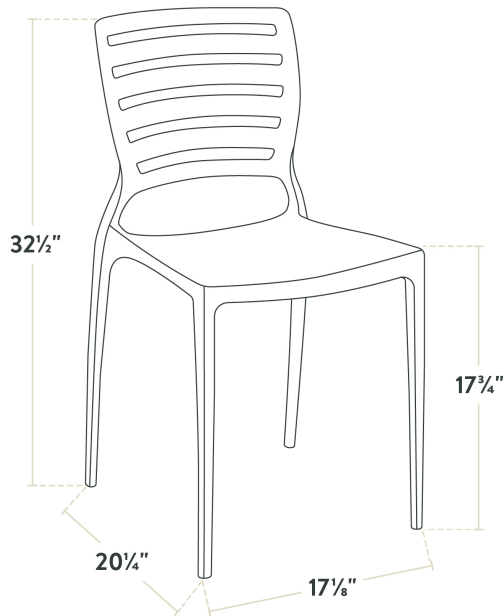

Lancaster Table & Seating Sol Black Resin Side Chair

#427SOLSIDEBK

Item #: 427SOLSIDEBK Qty: _____

Project: _____

Approval: _____ Date: _____

Features

- Polypropylene and reinforced fiberglass construction is durable and light weight
- Seamless, UV-resistant design is perfect for indoor or outdoor use
- Comfortable slotted backrest provides support and breathability
- Stackable design saves space during storage
- Non-slip feet protect your floors from scratches and scuffs

Certifications

 Fully Assembled
  Stackable
  Imported from Brazil

Technical Data

Width	17 1/8 Inches
Depth	20 1/4 Inches
Height	32 1/2 Inches
Height Style	Standard Height
Arms	Without Arms
Assembled	Fully Assembled
Back	With Back
Back Color	Black
Back Material	Resin
Capacity	350 lb.

Technical Data

Features	Stackable UV Fade-Resistant
Finish	Resin
Frame Color	Black
Frame Material	Resin
Padded Seat	Without Padded Seat
Seat Color	Black
Seat Material	Resin
Seat Type	Solid
Style	Cafe and Side Chairs Side Chair
Type	Chairs
Usage	Indoor Outdoor

Plan View

Notes & Details

Enhance the seating experience at your venue with the Lancaster Table & Seating Sol black side chair. Constructed from durable polypropylene and reinforced fiberglass, this chair is built to withstand the rigors of commercial use. Its light weight frame is easy to move and reposition. Plus, the chair can be stacked in towers of six with others from the Sol line, making storage quick and simple. Built for indoor and outdoor use, this UV-resistant chair is a reliable and stylish choice for any restaurant, cafe, or patio.