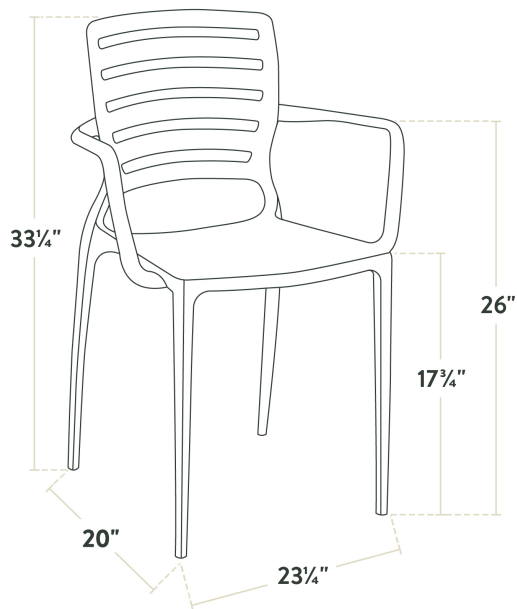

### Technical Data

Width	23 1/4 Inches
Depth	19 7/8 Inches
Height	33 1/4 Inches
Height Style	Standard Height
Arms	With Arms
Assembled	Fully Assembled
Back	With Back
Back Color	White
Back Material	Resin
Capacity	350 lb.

## Notes & Details

Enhance the seating experience at your venue with the Lancaster Table & Seating Sol white arm chair. Constructed from durable polypropylene and reinforced fiberglass, this chair is built to withstand the rigors of commercial use. Its light weight frame is easy to move and reposition. Plus, the chair can be stacked in towers of six with others from the Sol line, making storage quick and simple. Built for indoor and outdoor use, this UV-resistant chair is a reliable and stylish choice for any restaurant, cafe, or patio.