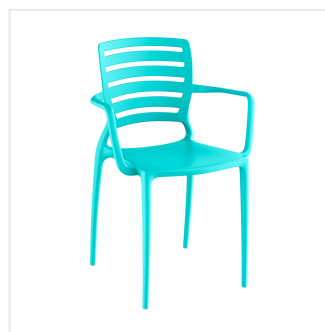

Lancaster Table & Seating Sol Teal Resin Arm Chair

#427SOLARMTL

Item #: 427SOLARMTL Qty: _____

Project: _____

Approval: _____ Date: _____

Features

- Polypropylene and reinforced fiberglass construction is durable and light weight
- Seamless, UV-resistant design is perfect for indoor or outdoor use
- Comfortable slotted backrest provides support and breathability
- Built-in armrests allow customers to relax their arms
- Non-slip feet protect your floors from scratches and scuffs

Certifications

 Fully Assembled
  Stackable
  Imported from Brazil

Technical Data

Width	23 1/4 Inches
Depth	19 7/8 Inches
Height	33 1/4 Inches
Height Style	Standard Height
Arms	With Arms
Assembled	Fully Assembled
Back	With Back
Back Color	Green
Back Material	Resin
Capacity	350 lb.

Technical Data

Features	Stackable UV Fade-Resistant
Finish	Resin
Frame Color	Green
Frame Material	Resin
Padded Seat	Without Padded Seat
Seat Color	Green
Seat Material	Resin
Seat Type	Solid
Style	Arm Chair
Type	Chairs
Usage	Indoor Outdoor

Plan View

Notes & Details

Enhance the seating experience at your venue with the Lancaster Table & Seating Sol teal arm chair. Constructed from durable polypropylene and reinforced fiberglass, this chair is built to withstand the rigors of commercial use. Its light weight frame is easy to move and reposition. Plus, the chair can be stacked in towers of six with others from the Sol line, making storage quick and simple. Built for indoor and outdoor use, this UV-resistant chair is a reliable and stylish choice for any restaurant, cafe, or patio.