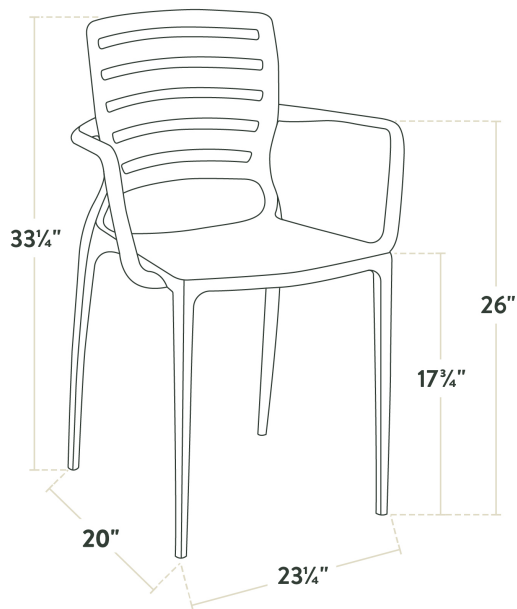

Lancaster Table & Seating Sol Teal Resin Arm Chair

#427SOLARMTL

Item #: 427SOLARMTL Qty: _____

Project: _____

Approval: _____ Date: _____

Features

- Polypropylene and reinforced fiberglass construction is durable and light weight
- Seamless, UV-resistant design is perfect for indoor or outdoor use
- Comfortable slotted backrest provides support and breathability
- Built-in armrests allow customers to relax their arms
- Non-slip feet protect your floors from scratches and scuffs

Certifications

 Fully Assembled
  Stackable
  Imported from Brazil

Technical Data

Width	23 1/4 Inches
Depth	19 7/8 Inches
Height	33 1/4 Inches
Height Style	Standard Height
Arms	With Arms
Assembled	Fully Assembled
Back	With Back
Back Color	Green
Back Material	Resin
Capacity	350 lb.

Technical Data

Features	Stackable UV Fade-Resistant
Finish	Resin
Frame Color	Green
Frame Material	Resin
Padded Seat	Without Padded Seat
Seat Color	Green
Seat Material	Resin
Seat Type	Solid
Style	Arm Chair
Type	Chairs
Usage	Indoor Outdoor

Plan View

Notes & Details

Enhance the seating experience at your venue with the Lancaster Table & Seating Sol teal arm chair. Constructed from durable polypropylene and reinforced fiberglass, this chair is built to withstand the rigors of commercial use. Its light weight frame is easy to move and reposition. Plus, the chair can be stacked in towers of six with others from the Sol line, making storage quick and simple. Built for indoor and outdoor use, this UV-resistant chair is a reliable and stylish choice for any restaurant, cafe, or patio.