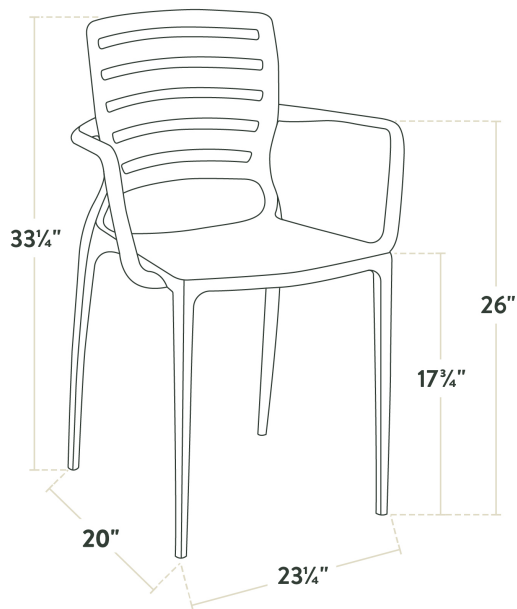

Lancaster Table & Seating Sol Red Resin Arm Chair

#427SOLARMRD

Item #: 427SOLARMRD Qty: _____

Project: _____

Approval: _____ Date: _____

Features

- Polypropylene and reinforced fiberglass construction is durable and light weight
- Seamless, UV-resistant design is perfect for indoor or outdoor use
- Comfortable slotted backrest provides support and breathability
- Built-in armrests allow customers to relax their arms
- Non-slip feet protect your floors from scratches and scuffs

Certifications

 Fully Assembled
  Stackable
  Imported from Brazil

Technical Data

Width	23 1/4 Inches
Depth	19 7/8 Inches
Height	33 1/4 Inches
Height Style	Standard Height
Arms	With Arms
Assembled	Fully Assembled
Back	With Back
Back Color	Red
Back Material	Resin
Capacity	350 lb.

Technical Data

Features	Stackable UV Fade-Resistant
Finish	Resin
Frame Color	Red
Frame Material	Resin
Padded Seat	Without Padded Seat
Seat Color	Red
Seat Material	Resin
Seat Type	Solid
Style	Arm Chair
Type	Chairs
Usage	Indoor Outdoor

Plan View

Notes & Details

Enhance the seating experience at your venue with the Lancaster Table & Seating Sol red arm chair. Constructed from durable polypropylene and reinforced fiberglass, this chair is built to withstand the rigors of commercial use. Its light weight frame is easy to move and reposition. Plus, the chair can be stacked in towers of six with others from the Sol line, making storage quick and simple. Built for indoor and outdoor use, this UV-resistant chair is a reliable and stylish choice for any restaurant, cafe, or patio.