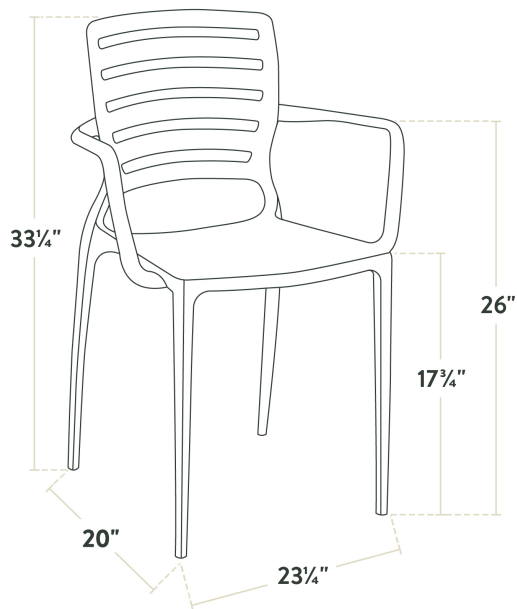

### Technical Data

Width	23 1/4 Inches
Depth	19 7/8 Inches
Height	33 1/4 Inches
Height Style	Standard Height
Arms	With Arms
Assembled	Fully Assembled
Back	With Back
Back Color	Gray
Back Material	Resin
Capacity	350 lb.

## Notes & Details

Enhance the seating experience at your venue with the Lancaster Table & Seating Sol cool gray arm chair. Constructed from durable polypropylene and reinforced fiberglass, this chair is built to withstand the rigors of commercial use. Its light weight frame is easy to move and reposition. Plus, the chair can be stacked in towers of six with others from the Sol line, making storage quick and simple. Built for indoor and outdoor use, this UV-resistant chair is a reliable and stylish choice for any restaurant, cafe, or patio.