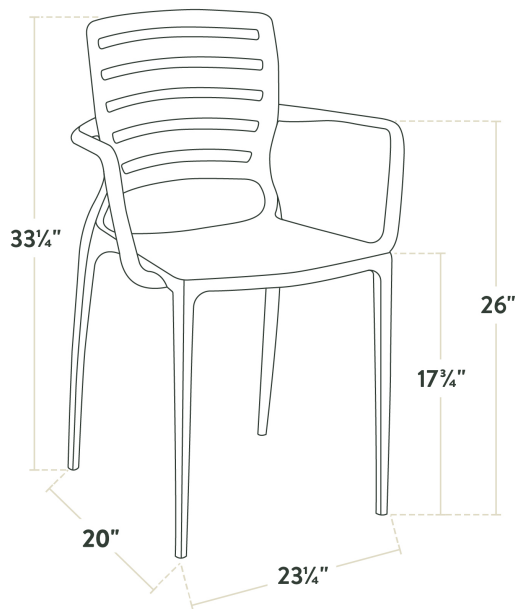

Technical Data

Features	Stackable UV Fade-Resistant
Finish	Resin
Frame Color	Blue
Frame Material	Resin
Padded Seat	Without Padded Seat
Seat Color	Blue
Seat Material	Resin
Seat Type	Solid
Style	Arm Chair
Type	Chairs
Usage	Indoor Outdoor

Plan View

Notes & Details

Enhance the seating experience at your venue with the Lancaster Table & Seating Sol blue arm chair. Constructed from durable polypropylene and reinforced fiberglass, this chair is built to withstand the rigors of commercial use. Its light weight frame is easy to move and reposition. Plus, the chair can be stacked in towers of six with others from the Sol line, making storage quick and simple. Built for indoor and outdoor use, this UV-resistant chair is a reliable and stylish choice for any restaurant, cafe, or patio.

The chair's alluring blue color is sure to complement your existing decor. The chair's seamless design adds to its sleek aesthetic but also makes it incredibly easy to clean and maintain. The comfortable slotted backrest of the chair provides both support and breathability for your customers. The built-in armrests add an extra level of comfort, allowing your customers to rest their arms and feel at ease. Additionally, the non-slip feet of the chair keep your floor protected from scratches and scuffs. Upgrade your seating options with this Lancaster Table & Seating Sol chair today!