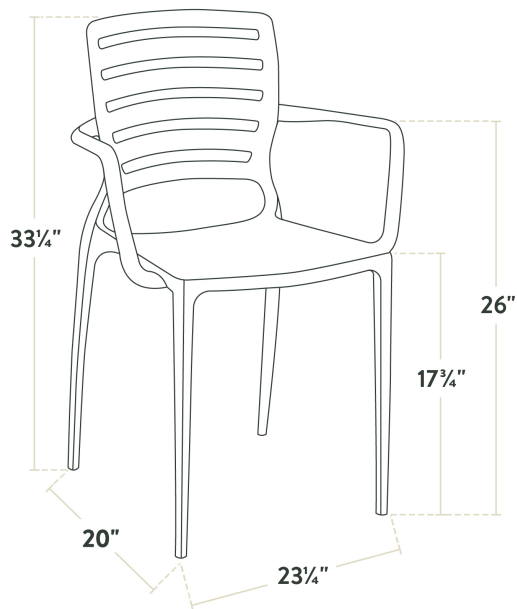

Technical Data

Features	Stackable UV Fade-Resistant
Finish	Resin
Frame Color	Black
Frame Material	Resin
Padded Seat	Without Padded Seat
Seat Color	Black
Seat Material	Resin
Seat Type	Solid
Style	Arm Chair
Type	Chairs
Usage	Indoor Outdoor

Plan View

Notes & Details

Enhance the seating experience at your venue with the Lancaster Table & Seating Sol black arm chair. Constructed from durable polypropylene and reinforced fiberglass, this chair is built to withstand the rigors of commercial use. Its light weight frame is easy to move and reposition. Plus, the chair can be stacked in towers of six with others from the Sol line, making storage quick and simple. Built for indoor and outdoor use, this UV-resistant chair is a reliable and stylish choice for any restaurant, cafe, or patio.

The chair's alluring black color is sure to complement your existing decor. The chair's seamless design adds to its sleek aesthetic but also makes it incredibly easy to clean and maintain. The comfortable slotted backrest of the chair provides both support and breathability for your customers. The built-in armrests add an extra level of comfort, allowing your customers to rest their arms and feel at ease. Additionally, the non-slip feet of the chair keep your floor protected from scratches and scuffs. Upgrade your seating options with this Lancaster Table & Seating Sol chair today!