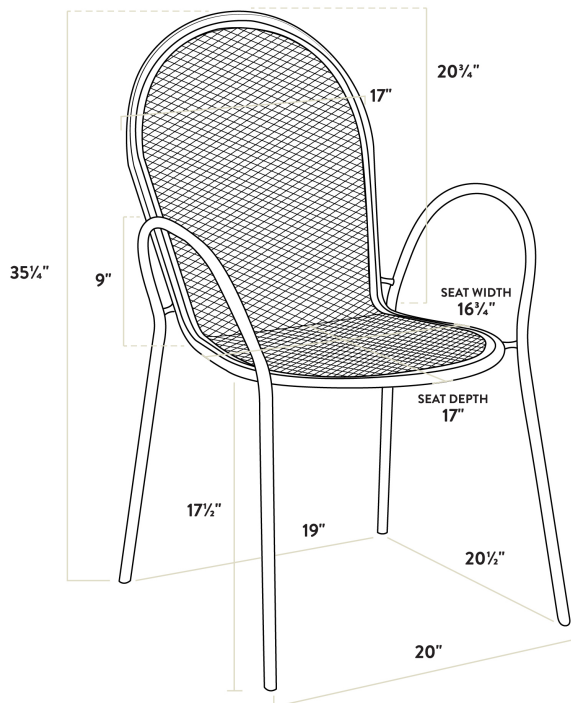

Technical Data

Back	With Back
Chair Weight Capacity	300 lb.
Color	Black
Features	Stackable Umbrella Hole
Finish	Powder-Coated
Frame Color	Black
Frame Material	Steel
Included Chairs	4 Chairs
Installation Type	Freestanding
Padded Seat	Without Padded Seat
Seat Color	Black
Seat Material	Steel
Seat Type	Mesh
Shape	Round
Style	Arm Chair
Table Seating Capacity	2 - 4 Chairs
Tabletop Material	Mesh
Type	Table / Chair Sets
Usage	Outdoor

Plan View