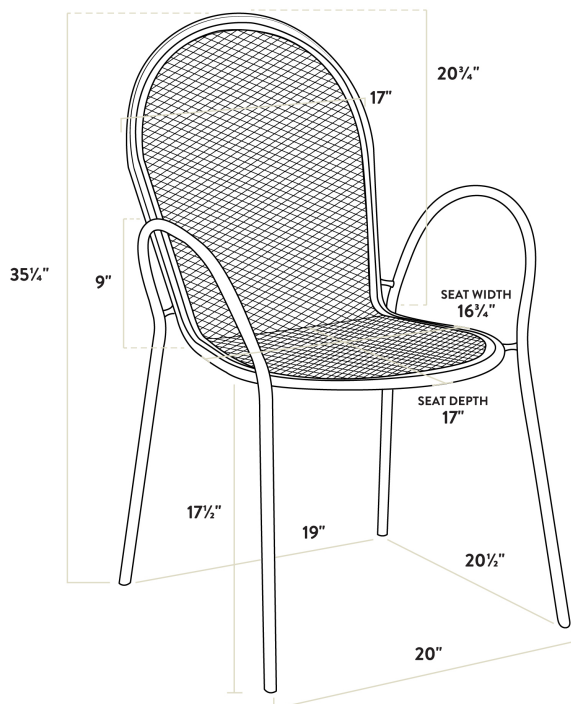

Technical Data

Assembled	Assembly Required
Back	With Back
Chair Weight Capacity	300 lb.
Color	Gray
Features	Stackable Umbrella Hole
Finish	Powder-Coated
Frame Color	Gray
Frame Material	Steel
Included Chairs	4 Chairs
Installation Type	Freestanding
Padded Seat	Without Padded Seat
Seat Color	Gray
Seat Material	Steel
Seat Type	Mesh
Shape	Square
Style	Arm Chair
Table Seating Capacity	2 - 4 Chairs
Tabletop Material	Mesh
Type	Table / Chair Sets
Usage	Outdoor

Plan View