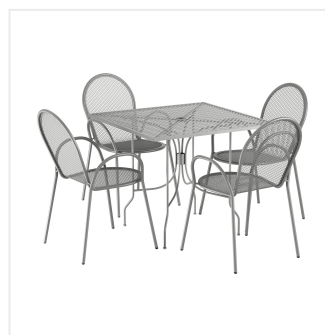

## Lancaster Table & Seating Harbor Gray 36" Square Outdoor Standard Height Table with Ornate Legs and 4 Arm Chairs

#427SO3636G4A

Item #: 427SO3636G4A Qty: \_\_\_\_\_

Project: \_\_\_\_\_

Approval: \_\_\_\_\_ Date: \_\_\_\_\_

### Features

- Simple seating solution for patios and outdoor dining areas
- Durable, powder coated steel construction
- Mesh tabletop allows for easy cleaning
- Incorporated umbrella hole makes it easy to shade your customers from the sun
- Chairs can be stacked for easy, space-saving storage

# Notes & Details

---

Add functionality and pizzazz to your patio or other outdoor seating area with the Lancaster Table & Seating Harbor gray 36" square outdoor standard height table with ornate legs and 4 arm chairs! This set includes a table and four arm chairs. Each piece is constructed of durable stainless steel and features a gray powder-coated finish that makes it resistant to inclement weather conditions, so you can keep this set outdoors year-round without worry. The mesh design of the entire set allows liquid to slip through without making a mess, providing useful protection against spills and rain.

The stylish leg design of the table allows it to stand proudly in your establishment while adding an ornate touch to your outdoor dining area. The tabletop features a 2" umbrella hole, so you can attach an umbrella (sold separately) to enhance your venue's style and keep your guests comfortable on sunny days. Designed specifically for outdoor use, this table makes an excellent addition to restaurants, bar patios, and other outdoor entertainment areas such as banquets and luaus. Plus, the lightweight design allows you to easily move the table and chairs wherever they're needed most! To save you money on shipping costs, the table ships unassembled. This table is not stackable.