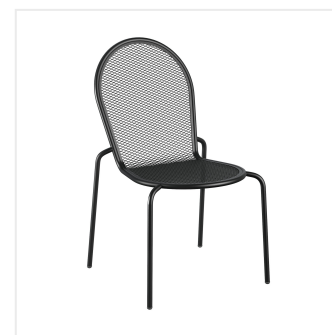

Lancaster Table & Seating Harbor Black 36" Square Outdoor Standard Height Table with Ornate Legs and 4 Side Chairs

#427SO3636B4S

Item #: 427SO3636B4S Qty: _____

Project: _____

Approval: _____ Date: _____

Features

- Simple seating solution for patios and outdoor dining areas
- Durable, powder coated steel construction
- Mesh tabletop allows for easy cleaning
- Incorporated umbrella hole makes it easy to shade your customers from the sun
- Chairs can be stacked for easy, space-saving storage

Plan View

Notes & Details

Add functionality and pizzazz to your patio or other outdoor seating area with this Lancaster Table & Seating Harbor black 36" square outdoor standard height table with ornate legs and 4 stackable outdoor side chairs! This set includes a table and four side chairs. Each piece is constructed of durable stainless steel and features a black powder-coated finish that makes it resistant to inclement weather conditions, so you can keep this set outdoors year-round without worry. The mesh design of the entire set allows liquid to slip through without making a mess, providing useful protection against spills and rain.

The stylish leg design of the table allows it to stand proudly in your establishment while adding an ornate touch to your outdoor dining area. The tabletop features a 2" umbrella hole, so you can attach an umbrella (sold separately) to enhance your venue's style and keep your guests comfortable on sunny days. Designed specifically for outdoor use, this table makes an excellent addition to restaurants, bar patios, and other outdoor entertainment areas such as banquets and luaus. Plus, the lightweight design allows you to easily move the table and chairs wherever they're needed most! To save you money on shipping costs, the table ships unassembled. This table is not stackable.