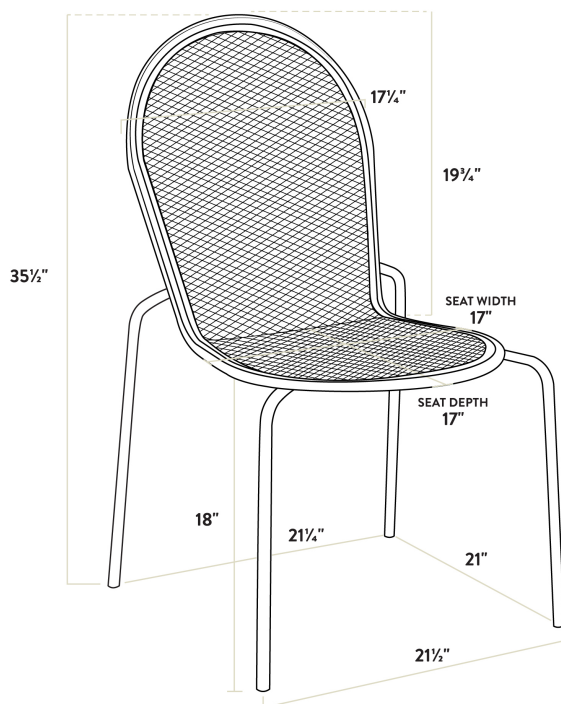

Lancaster Table & Seating Harbor Black 36" Square Outdoor Standard Height Table with Ornate Legs and 4 Side Chairs

#427SO3636B4S

Item #: 427SO3636B4S Qty: _____

Project: _____

Approval: _____ Date: _____

Features

Certifications

Seating Capacity: 2 - 4

Stackable

Technical Data

Length	36 Inches
Width	36 Inches
Height	30 Inches
Chair Width	17 Inches
Chair Depth	23 1/2 Inches
Chair Height	34 Inches
Height Style	Standard Height
Seat Height	17 1/2 Inches
Umbrella Hole Diameter	2 Inches
Arms	Without Arms

Technical Data

Assembled	Assembly Required
Back	With Back
Chair Weight Capacity	300 lb.
Color	Black
Features	Stackable Umbrella Hole
Finish	Powder-Coated
Frame Color	Black
Frame Material	Steel
Included Chairs	4 Chairs
Installation Type	Freestanding
Padded Seat	Without Padded Seat
Seat Color	Black
Seat Material	Steel
Seat Type	Mesh
Shape	Square
Style	Side Chair
Table Seating Capacity	2 - 4 Chairs
Tabletop Material	Mesh
Type	Table / Chair Sets
Usage	Outdoor

Plan View

Notes & Details

Add functionality and pizzazz to your patio or other outdoor seating area with this Lancaster Table & Seating Harbor black 36" square outdoor standard height table with ornate legs and 4 stackable outdoor side chairs! This set includes a table and four side chairs. Each piece is constructed of durable stainless steel and features a black powder-coated finish that makes it resistant to inclement weather conditions, so you can keep this set outdoors year-round without worry. The mesh design of the entire set allows liquid to slip through without making a mess, providing useful protection against spills and rain.