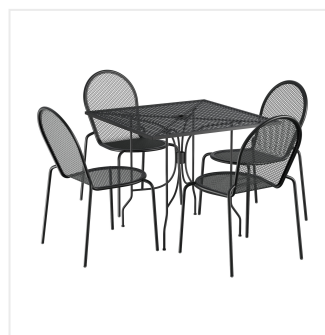

Lancaster Table & Seating Harbor Black 36" Square Outdoor Standard Height Table with Ornate Legs and 4 Side Chairs

#427SO3636B4S

Item #: 427SO3636B4S Qty: _____

Project: _____

Approval: _____ Date: _____

Features

- Simple seating solution for patios and outdoor dining areas
- Durable, powder coated steel construction
- Mesh tabletop allows for easy cleaning
- Incorporated umbrella hole makes it easy to shade your customers from the sun
- Chairs can be stacked for easy, space-saving storage

Plan View

Notes & Details

Add functionality and pizzazz to your patio or other outdoor seating area with this Lancaster Table & Seating Harbor black 36" square outdoor standard height table with ornate legs and 4 stackable outdoor side chairs! This set includes a table and four side chairs. Each piece is constructed of durable stainless steel and features a black powder-coated finish that makes it resistant to inclement weather conditions, so you can keep this set outdoors year-round without worry. The mesh design of the entire set allows liquid to slip through without making a mess, providing useful protection against spills and rain.

The stylish leg design of the table allows it to stand proudly in your establishment while adding an ornate touch to your outdoor dining area. The tabletop features a 2" umbrella hole, so you can attach an umbrella (sold separately) to enhance your venue's style and keep your guests comfortable on sunny days. Designed specifically for outdoor use, this table makes an excellent addition to restaurants, bar patios, and other outdoor entertainment areas such as banquets and luaus. Plus, the lightweight design allows you to easily move the table and chairs wherever they're needed most! To save you money on shipping costs, the table ships unassembled. This table is not stackable.