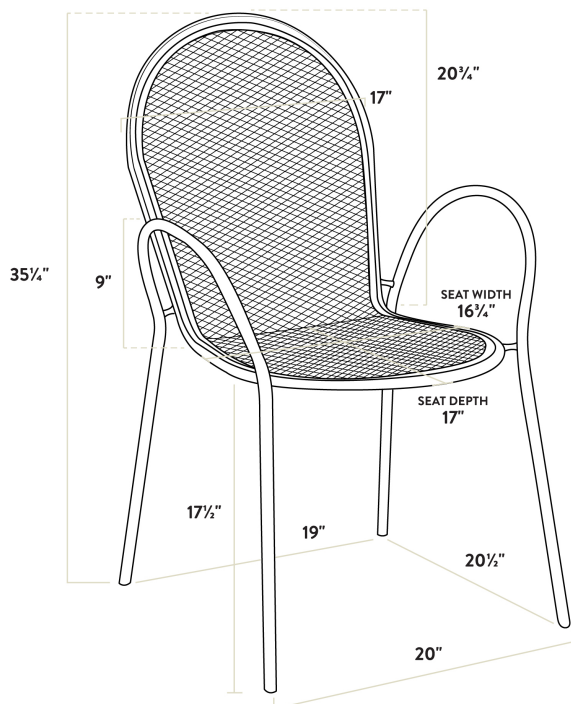

Technical Data

Assembled	Assembly Required
Back	With Back
Chair Weight Capacity	300 lb.
Color	Black
Features	Stackable Umbrella Hole
Finish	Powder-Coated
Frame Color	Black
Frame Material	Steel
Included Chairs	4 Chairs
Installation Type	Freestanding
Padded Seat	Without Padded Seat
Seat Color	Black
Seat Material	Steel
Seat Type	Mesh
Shape	Square
Style	Arm Chair
Table Seating Capacity	2 - 4 Chairs
Tabletop Material	Mesh
Type	Table / Chair Sets
Usage	Outdoor

Plan View