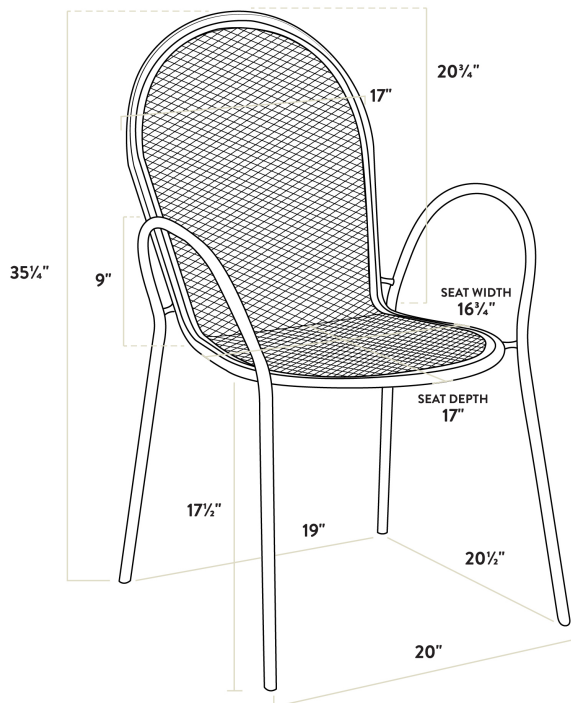

Lancaster Table & Seating Harbor Gray 30" Round Outdoor Standard Height Table with Ornaate Legs and 2 Arm Chairs

#427SO30RDG2A

Item #: 427SO30RDG2A Qty: _____

Project: _____

Approval: _____ Date: _____

Features

Certifications

Technical Data

Height	30 Inches
Diameter	30 Inches
Chair Width	17 Inches
Chair Depth	23 Inches
Chair Height	34 Inches
Height Style	Standard Height
Seat Height	17 1/2 Inches
Umbrella Hole Diameter	2 Inches
Arms	With Arms
Assembled	Assembly Required

Technical Data

Back	With Back
Chair Weight Capacity	300 lb.
Color	Gray
Features	Stackable Umbrella Hole
Finish	Powder-Coated
Frame Color	Gray
Frame Material	Steel
Included Chairs	2 Chairs
Installation Type	Freestanding
Padded Seat	Without Padded Seat
Seat Color	Gray
Seat Material	Steel
Seat Type	Mesh
Shape	Round
Style	Arm Chair
Table Seating Capacity	2 Chairs
Tabletop Material	Mesh
Type	Table / Chair Sets
Usage	Outdoor

Plan View

Notes & Details

Add functionality and pizzazz to your patio or other outdoor seating area with the Lancaster Table & Seating Harbor gray 30" round outdoor standard height table with ornate legs and 2 arm chairs! This set includes a table and two arm chairs. Each piece is constructed of durable stainless steel and features a gray powder-coated finish that makes it resistant to inclement weather conditions, so you can keep this set outdoors year-round without worry. The mesh design of the entire set allows liquid to slip through without making a mess, providing useful protection against spills and rain.