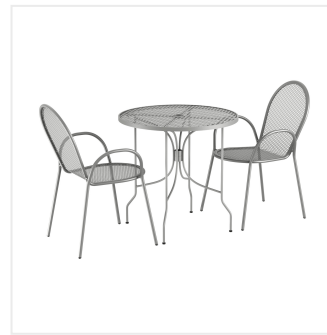

Lancaster Table & Seating Harbor Gray 30" Round Outdoor Standard Height Table with Ornaate Legs and 2 Arm Chairs

#427SO30RDG2A

Item #: 427SO30RDG2A Qty: _____

Project: _____

Approval: _____ Date: _____

Features

- Simple seating solution for patios and outdoor dining areas
- Durable, powder coated steel construction
- Mesh tabletop allows for easy cleaning
- Incorporated umbrella hole makes it easy to shade your customers from the sun
- Chairs can be stacked for easy, space-saving storage

Plan View

Notes & Details

Add functionality and pizzazz to your patio or other outdoor seating area with the Lancaster Table & Seating Harbor gray 30" round outdoor standard height table with ornate legs and 2 arm chairs! This set includes a table and two arm chairs. Each piece is constructed of durable stainless steel and features a gray powder-coated finish that makes it resistant to inclement weather conditions, so you can keep this set outdoors year-round without worry. The mesh design of the entire set allows liquid to slip through without making a mess, providing useful protection against spills and rain.

The stylish leg design of the table allows it to stand proudly in your establishment while adding an ornate touch to your outdoor dining area. The tabletop features a 2" umbrella hole, so you can attach an umbrella (sold separately) to enhance your venue's style and keep your guests comfortable on sunny days. Designed specifically for outdoor use, this table makes an excellent addition to restaurants, bar patios, and other outdoor entertainment areas such as banquets and luaus. Plus, the lightweight design allows you to easily move the table and chairs wherever they're needed most! To save you money on shipping costs, the table ships unassembled. This table is not stackable.