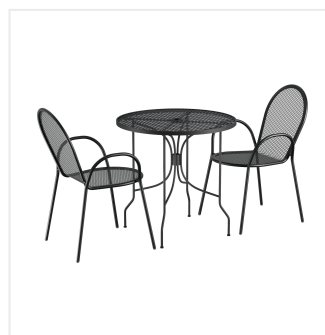

## Lancaster Table & Seating Harbor Black 30" Round Outdoor Standard Height Table with Ornate Legs and 2 Arm Chairs

#427SO30RDB2A

Item #: 427SO30RDB2A Qty: \_\_\_\_\_

Project: \_\_\_\_\_

Approval: \_\_\_\_\_ Date: \_\_\_\_\_

### Features

- Simple seating solution for patios and outdoor dining areas
- Durable, powder coated steel construction
- Mesh tabletop allows for easy cleaning
- Incorporated umbrella hole makes it easy to shade your customers from the sun
- Chairs can be stacked for easy, space-saving storage

# Notes & Details

---

Add functionality and pizzazz to your patio or other outdoor seating area with the Lancaster Table & Seating Harbor black 30" round outdoor standard height table with ornate legs and 2 stackable outdoor arm chairs! This set includes a table and two arm chairs. Each piece is constructed of durable stainless steel and features a black powder-coated finish that makes it resistant to inclement weather conditions, so you can keep this set outdoors year-round without worry. The mesh design of the entire set allows liquid to slip through without making a mess, providing useful protection against spills and rain.

The stylish leg design of the table allows it to stand proudly in your establishment while adding an ornate touch to your outdoor dining area. The tabletop features a 2" umbrella hole, so you can attach an umbrella (sold separately) to enhance your venue's style and keep your guests comfortable on sunny days. Designed specifically for outdoor use, this table makes an excellent addition to restaurants, bar patios, and other outdoor entertainment areas such as banquets and luaus. Plus, the lightweight design allows you to easily move the table and chairs wherever they're needed most! To save you money on shipping costs, the table ships unassembled. This table is not stackable.