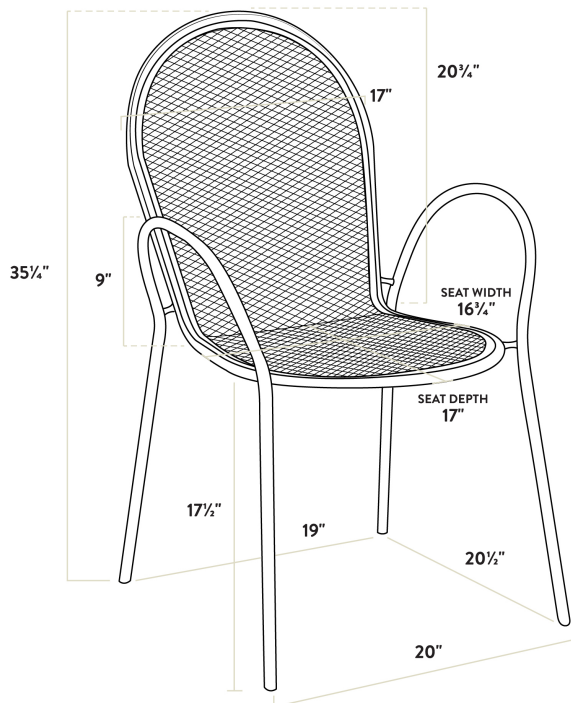

## Lancaster Table & Seating Harbor Black 30" Round Outdoor Standard Height Table with Ornate Legs and 2 Arm Chairs

#427SO30RDB2A

Item #: 427SO30RDB2A Qty: \_\_\_\_\_

Project: \_\_\_\_\_

Approval: \_\_\_\_\_ Date: \_\_\_\_\_

### Technical Data

Height	30 Inches
Diameter	30 Inches
Chair Width	17 Inches
Chair Depth	23 Inches
Chair Height	34 Inches
Height Style	Standard Height
Seat Height	17 1/2 Inches
Umbrella Hole Diameter	2 Inches
Arms	With Arms
Assembled	Assembly Required

## Technical Data

Back	With Back
Chair Weight Capacity	300 lb.
Color	Black
Features	Stackable Umbrella Hole
Finish	Powder-Coated
Frame Color	Black
Frame Material	Steel
Included Chairs	2 Chairs
Installation Type	Freestanding
Padded Seat	Without Padded Seat
Seat Color	Black
Seat Material	Steel
Seat Type	Mesh
Shape	Round
Style	Arm Chair
Table Seating Capacity	2 Chairs
Tabletop Material	Mesh
Type	Table / Chair Sets
Usage	Outdoor

# Notes & Details

---

Add functionality and pizzazz to your patio or other outdoor seating area with the Lancaster Table & Seating Harbor black 30" round outdoor standard height table with ornate legs and 2 stackable outdoor arm chairs! This set includes a table and two arm chairs. Each piece is constructed of durable stainless steel and features a black powder-coated finish that makes it resistant to inclement weather conditions, so you can keep this set outdoors year-round without worry. The mesh design of the entire set allows liquid to slip through without making a mess, providing useful protection against spills and rain.