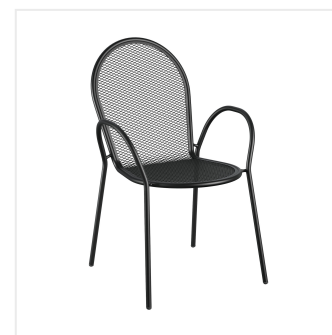

## Lancaster Table & Seating Harbor Black 30" Square Outdoor Standard Height Table with Ornate Legs and 2 Arm Chairs

#427SO3030B2A

Item #: 427SO3030B2A Qty: \_\_\_\_\_

Project: \_\_\_\_\_

Approval: \_\_\_\_\_ Date: \_\_\_\_\_

### Features

- Simple seating solution for patios and outdoor dining areas
- Durable, powder coated steel construction
- Mesh tabletop allows for easy cleaning
- Incorporated umbrella hole makes it easy to shade your customers from the sun
- Chairs can be stacked for easy, space-saving storage

# Notes & Details

---

Add functionality and pizzazz to your patio or other outdoor seating area with the Lancaster Table & Seating Harbor black 30" square outdoor standard height table with ornate legs and 2 stackable outdoor arm chairs! This set includes a table and two arm chairs. Each piece is constructed of durable stainless steel and features a black powder-coated finish that makes it resistant to inclement weather conditions, so you can keep this set outdoors year-round without worry. The mesh design of the entire set allows liquid to slip through without making a mess, providing useful protection against spills and rain.

The stylish leg design of the table allows it to stand proudly in your establishment while adding an ornate touch to your outdoor dining area. The tabletop features a 2" umbrella hole, so you can attach an umbrella (sold separately) to enhance your venue's style and keep your guests comfortable on sunny days. Designed specifically for outdoor use, this table makes an excellent addition to restaurants, bar patios, and other outdoor entertainment areas such as banquets and luaus. Plus, the lightweight design allows you to easily move the table and chairs wherever they're needed most! To save you money on shipping costs, the table ships unassembled. This table is not stackable.