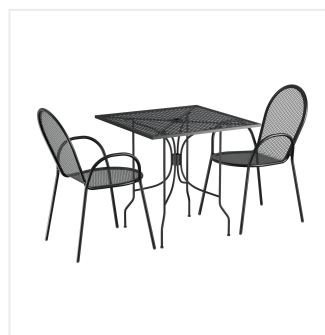

## Lancaster Table & Seating Harbor Black 30" Square Outdoor Standard Height Table with Ornate Legs and 2 Arm Chairs

#427SO3030B2A

Item #: 427SO3030B2A Qty: \_\_\_\_\_

Project: \_\_\_\_\_

Approval: \_\_\_\_\_ Date: \_\_\_\_\_

### Features

- Simple seating solution for patios and outdoor dining areas
- Durable, powder coated steel construction
- Mesh tabletop allows for easy cleaning
- Incorporated umbrella hole makes it easy to shade your customers from the sun
- Chairs can be stacked for easy, space-saving storage

# Notes & Details

---

Add functionality and pizzazz to your patio or other outdoor seating area with the Lancaster Table & Seating Harbor black 30" square outdoor standard height table with ornate legs and 2 stackable outdoor arm chairs! This set includes a table and two arm chairs. Each piece is constructed of durable stainless steel and features a black powder-coated finish that makes it resistant to inclement weather conditions, so you can keep this set outdoors year-round without worry. The mesh design of the entire set allows liquid to slip through without making a mess, providing useful protection against spills and rain.

The stylish leg design of the table allows it to stand proudly in your establishment while adding an ornate touch to your outdoor dining area. The tabletop features a 2" umbrella hole, so you can attach an umbrella (sold separately) to enhance your venue's style and keep your guests comfortable on sunny days. Designed specifically for outdoor use, this table makes an excellent addition to restaurants, bar patios, and other outdoor entertainment areas such as banquets and luaus. Plus, the lightweight design allows you to easily move the table and chairs wherever they're needed most! To save you money on shipping costs, the table ships unassembled. This table is not stackable.