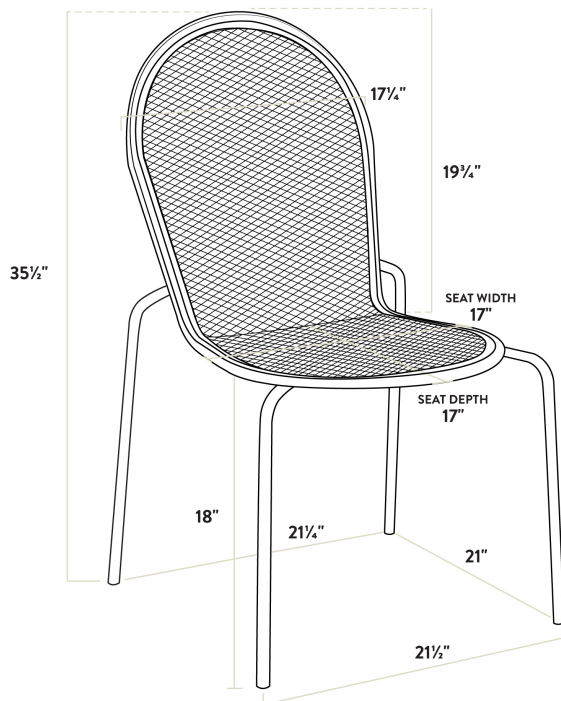

## Lancaster Table & Seating Harbor Black 24" x 30" Rectangular Outdoor Standard Height Table with Ornate Legs and 2 Side Chairs

#427SO2430B2S

Item #: 427SO2430B2S Qty: \_\_\_\_\_

Project: \_\_\_\_\_

Approval: \_\_\_\_\_ Date: \_\_\_\_\_

#### Technical Data

Length	30 Inches
Width	24 Inches
Height	30 Inches
Chair Width	17 Inches
Chair Depth	23 1/2 Inches
Chair Height	34 Inches
Height Style	Standard Height
Seat Height	17 1/2 Inches
Umbrella Hole Diameter	2 Inches
Arms	Without Arms

## Technical Data

Assembled	Assembly Required
Back	With Back
Chair Weight Capacity	300 lb.
Color	Black
Features	Stackable Umbrella Hole
Finish	Powder-Coated
Frame Color	Black
Frame Material	Steel
Included Chairs	2 Chairs
Installation Type	Freestanding
Padded Seat	Without Padded Seat
Seat Color	Black
Seat Material	Steel
Seat Type	Mesh
Shape	Rectangle
Style	Side Chair
Table Seating Capacity	2 Chairs
Tabletop Material	Mesh
Type	Table / Chair Sets
Usage	Outdoor

# Notes & Details

---

Add functionality and pizzazz to your patio or other outdoor seating area with this Lancaster Table & Seating Harbor black 24" x 30" rectangular outdoor standard height table with ornate legs and 2 stackable outdoor side chairs! This set includes a table and two side chairs. Each piece is constructed of durable stainless steel and features a black powder-coated finish that makes it resistant to inclement weather conditions, so you can keep this set outdoors year-round without worry. The mesh design of the entire set allows liquid to slip through without making a mess, providing useful protection against spills and rain.