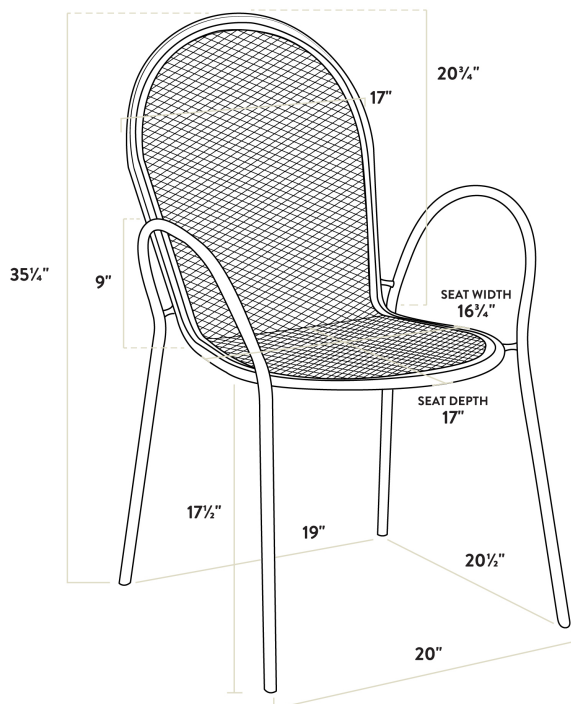

Lancaster Table & Seating Harbor Black 24" x 30" Rectangular Outdoor Standard Height Table with Ornate Legs and 2 Arm Chairs

#427SO2430B2A

Item #: 427SO2430B2A Qty: _____

Project: _____

Approval: _____ Date: _____

Certifications

Technical Data

Length	30 Inches
Width	24 Inches
Height	30 Inches
Chair Width	17 Inches
Chair Depth	23 Inches
Chair Height	34 Inches
Height Style	Standard Height
Seat Height	17 1/2 Inches
Umbrella Hole Diameter	2 Inches
Arms	With Arms

Technical Data

Assembled	Assembly Required
Back	With Back
Chair Weight Capacity	300 lb.
Color	Black
Features	Stackable Umbrella Hole
Finish	Powder-Coated
Frame Color	Black
Frame Material	Steel
Included Chairs	2 Chairs
Installation Type	Freestanding
Padded Seat	Without Padded Seat
Seat Color	Black
Seat Material	Steel
Seat Type	Mesh
Shape	Rectangle
Style	Arm Chair
Table Seating Capacity	2 Chairs
Tabletop Material	Mesh
Type	Table / Chair Sets
Usage	Outdoor

Plan View

Notes & Details

Add functionality and pizzazz to your patio or other outdoor seating area with the Lancaster Table & Seating Harbor black 24" x 30" rectangular outdoor standard height table with ornate legs and 2 stackable outdoor arm chairs! This set includes a table and two arm chairs. Each piece is constructed of durable stainless steel and features a black powder-coated finish that makes it resistant to inclement weather conditions, so you can keep this set outdoors year-round without worry. The mesh design of the entire set allows liquid to slip through without making a mess, providing useful protection against spills and rain.