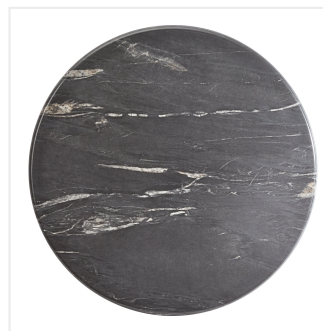

Lancaster Table & Seating Excalibur 36" Round Table Top with Smooth Letizia Finish

#427SM36RNDLE

Item #: 427SM36RNDLE Qty: _____

Project: _____

Approval: _____ Date: _____

Features

- Designed for use indoors and outdoors
- Durable laminate resists scratches, impacts, breaks, and burns
- Smooth letizia finish offers the classic look of marble
- UV- and weather-resistant construction
- Low maintenance and easy to clean

Certifications

Seating Capacity: 3 - 4

Technical Data

Diameter	36 Inches
Capacity	3 - 4 Chairs
Color	Black
Core Type	Composite Blend
Edge Color	Black
Finish	Marble
Material	Laminate
Shape	Round
Tabletop Thickness	1 1/8 Inches

Technical Data

Type	Table Tops
Usage	Indoor Outdoor

Notes & Details

Enhance the appeal of your dining area and provide your guests with a reliable surface to gather around with this Lancaster Table & Seating Excalibur table top! This round table top has a smooth letizia finish that offers the classic look of marble at a fraction of the cost. It boasts an eco-friendly, quality laminate construction fashioned from compression-molded wood to provide a dependable yet distinct aesthetic. Plus, the UV- and weather-resistant design is built to withstand the elements, making it the perfect indoor or outdoor option that your guests can rely on. This table top can be used with compatible Lancaster Table & Seating Excalibur table bases (sold separately). A screw length of 3/4" is recommended for installation (hardware sold separately).