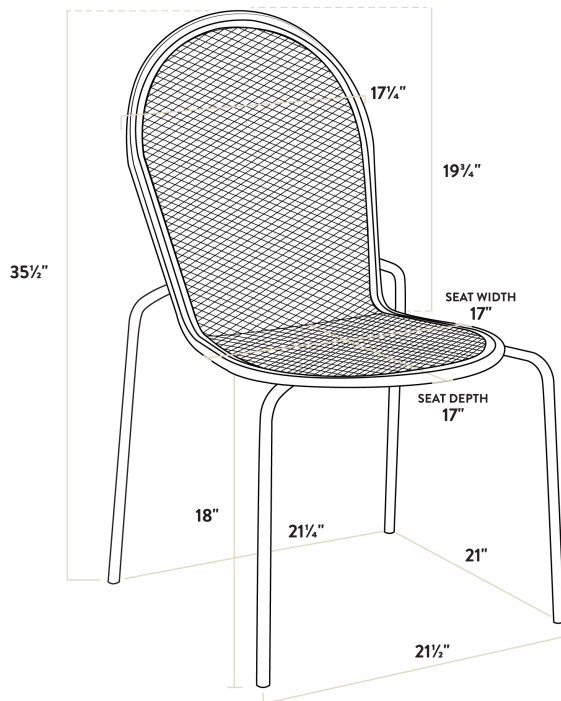

## Lancaster Table & Seating Harbor Gray 36" Round Outdoor Standard Height Table with Modern Legs and 4 Side Chairs

#427SM36RDG4S

Item #: 427SM36RDG4S Qty: \_\_\_\_\_

Project: \_\_\_\_\_

Approval: \_\_\_\_\_ Date: \_\_\_\_\_

### Technical Data

Height	29 3/4 Inches
Diameter	36 Inches
Chair Width	17 Inches
Chair Depth	23 1/2 Inches
Chair Height	34 Inches
Height Style	Standard Height
Seat Height	17 1/2 Inches
Umbrella Hole Diameter	2 Inches
Arms	Without Arms
Assembled	Assembly Required

## Technical Data

Back	Without Back
Chair Weight Capacity	300 lb.
Color	Gray
Features	Stackable Umbrella Hole
Finish	Powder-Coated
Frame Color	Gray
Frame Material	Steel
Included Chairs	4 Chairs
Installation Type	Freestanding
Padded Seat	Without Padded Seat
Seat Color	Gray
Seat Material	Steel
Seat Type	Mesh
Shape	Round
Style	Side Chair
Table Seating Capacity	2 - 4 Chairs
Tabletop Material	Mesh
Type	Table / Chair Sets
Usage	Outdoor

# Notes & Details

---

Add functionality and pizzazz to your patio or other outdoor seating area with this Lancaster Table & Seating Harbor gray 36" round outdoor standard height table with modern legs and 4 side chairs! This set includes a table and four side chairs. Each piece is constructed of durable stainless steel and features a gray powder-coated finish that makes it resistant to inclement weather conditions, so you can keep this set outdoors year-round without worry. The mesh design of the entire set allows liquid to slip through without making a mess, providing useful protection against spills and rain.