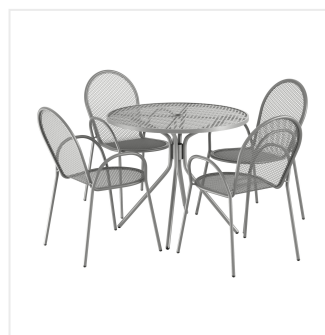

Lancaster Table & Seating Harbor Gray 36" Round Outdoor Standard Height Table with Modern Legs and 4 Arm Chairs

#427SM36RDG4A

Item #: 427SM36RDG4A Qty: _____

Project: _____

Approval: _____ Date: _____

Features

- Simple seating solution for patios and outdoor dining areas
- Durable, powder coated steel construction
- Mesh tabletop allows for easy cleaning
- Incorporated umbrella hole makes it easy to shade your customers from the sun
- Chairs can be stacked for easy, space-saving storage

Plan View

Notes & Details

Add functionality and pizzazz to your patio or other outdoor seating area with the Lancaster Table & Seating Harbor gray 36" round outdoor standard height table with modern legs and 4 arm chairs! This set includes a table and four arm chairs. Each piece is constructed of durable stainless steel and features a gray powder-coated finish that makes it resistant to inclement weather conditions, so you can keep this set outdoors year-round without worry. The mesh design of the entire set allows liquid to slip through without making a mess, providing useful protection against spills and rain.

The stylish leg design of the table allows it to stand proudly in your establishment while adding a contemporary touch to your outdoor dining area. The tabletop features a 2" umbrella hole, so you can attach an umbrella (sold separately) to enhance your venue's style and keep your guests comfortable on sunny days. Designed specifically for outdoor use, this table makes an excellent addition to restaurants, bar patios, and other outdoor entertainment areas such as banquets and luaus. Plus, the lightweight design allows you to easily move the table and chairs wherever they're needed most! To save you money on shipping costs, the table ships unassembled. This table is not stackable.