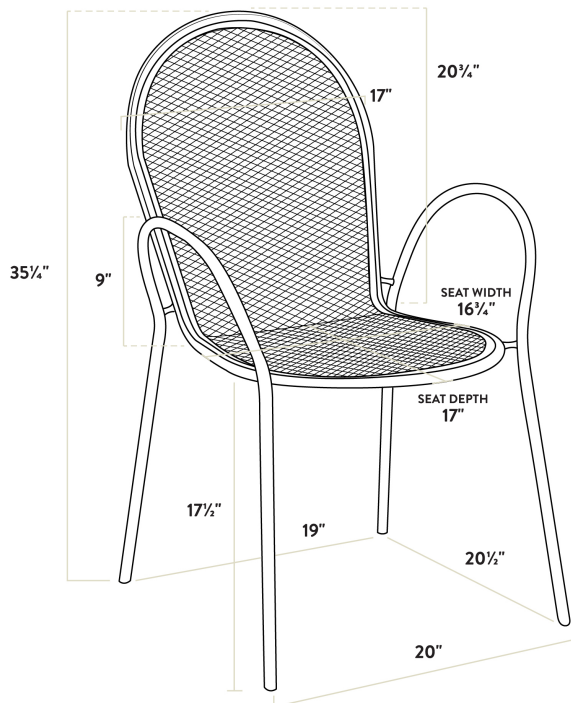

Lancaster Table & Seating Harbor Gray 36" Round Outdoor Standard Height Table with Modern Legs and 4 Arm Chairs

#427SM36RDG4A

Item #: 427SM36RDG4A Qty: _____

Project: _____

Approval: _____ Date: _____

Features

Certifications

Seating Capacity: 2 - 4

Stackable

Technical Data

Height	29 3/4 Inches
Diameter	36 Inches
Chair Width	17 Inches
Chair Depth	23 Inches
Chair Height	34 Inches
Height Style	Standard Height
Seat Height	17 1/2 Inches
Umbrella Hole Diameter	2 Inches
Arms	With Arms
Assembled	Assembly Required

Technical Data

Back	With Back
Chair Weight Capacity	300 lb.
Color	Gray
Features	Stackable Umbrella Hole
Finish	Powder-Coated
Frame Color	Gray
Frame Material	Steel
Included Chairs	4 Chairs
Installation Type	Freestanding
Padded Seat	Without Padded Seat
Seat Color	Gray
Seat Material	Steel
Seat Type	Mesh
Shape	Round
Style	Arm Chair
Table Seating Capacity	2 - 4 Chairs
Tabletop Material	Mesh
Type	Table / Chair Sets
Usage	Outdoor

Plan View

Notes & Details

Add functionality and pizzazz to your patio or other outdoor seating area with the Lancaster Table & Seating Harbor gray 36" round outdoor standard height table with modern legs and 4 arm chairs! This set includes a table and four arm chairs. Each piece is constructed of durable stainless steel and features a gray powder-coated finish that makes it resistant to inclement weather conditions, so you can keep this set outdoors year-round without worry. The mesh design of the entire set allows liquid to slip through without making a mess, providing useful protection against spills and rain.