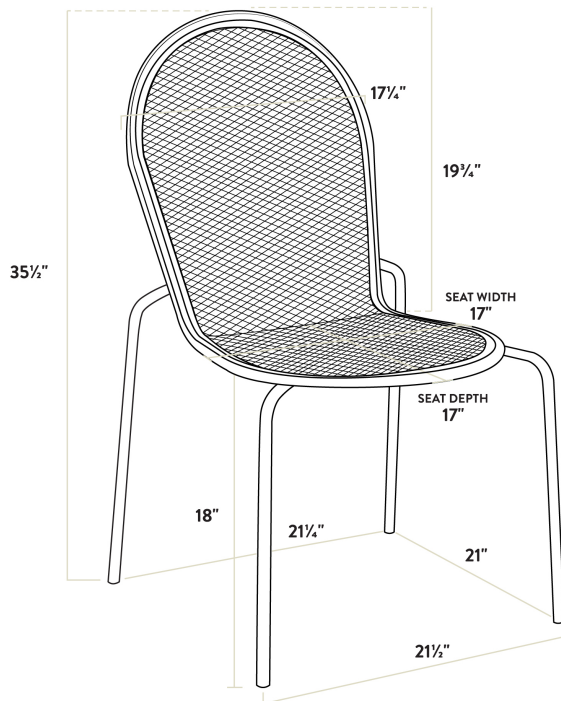

### Certifications

Seating Capacity: 2 - 4

Stackable

### Technical Data

Height	29 3/4 Inches
Diameter	36 Inches
Chair Width	17 Inches
Chair Depth	23 1/2 Inches
Chair Height	34 Inches
Height Style	Standard Height
Seat Height	17 1/2 Inches
Umbrella Hole Diameter	2 Inches
Arms	Without Arms
Assembled	Assembly Required

## Technical Data

Back	With Back
Chair Weight Capacity	300 lb.
Color	Black
Features	Stackable Umbrella Hole
Finish	Powder-Coated
Frame Color	Black
Frame Material	Steel
Included Chairs	4 Chairs
Installation Type	Freestanding
Padded Seat	Without Padded Seat
Seat Color	Black
Seat Material	Steel
Seat Type	Mesh
Shape	Round
Style	Side Chair
Table Seating Capacity	2 - 4 Chairs
Tabletop Material	Mesh
Type	Table / Chair Sets
Usage	Outdoor

# Notes & Details

---

Add functionality and pizzazz to your patio or other outdoor seating area with this Lancaster Table & Seating Harbor black 36" round outdoor standard height table with modern legs and 4 stackable outdoor side chairs! This set includes a table and four side chairs. Each piece is constructed of durable stainless steel and features a black powder-coated finish that makes it resistant to inclement weather conditions, so you can keep this set outdoors year-round without worry. The mesh design of the entire set allows liquid to slip through without making a mess, providing useful protection against spills and rain.