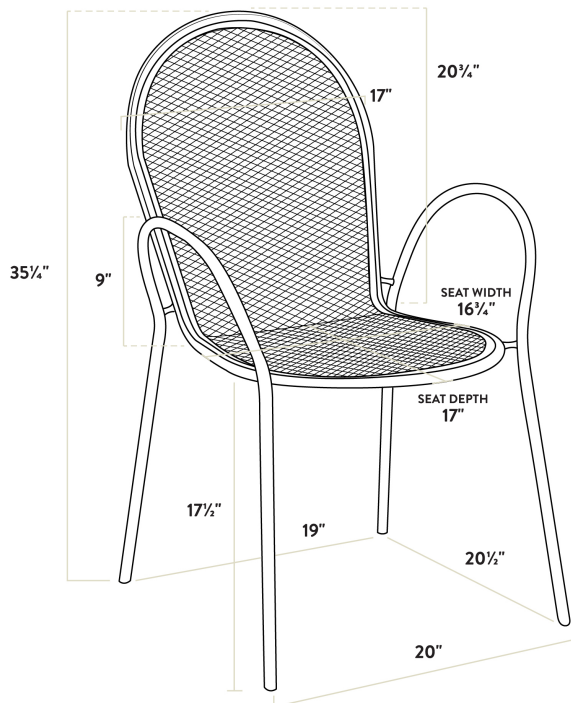

Lancaster Table & Seating Harbor Black 36" Round Outdoor Standard Height Table with Modern Legs and 4 Arm Chairs

#427SM36RDB4A

Item #: 427SM36RDB4A Qty: _____

Project: _____

Approval: _____ Date: _____

Features

Certifications

Seating Capacity: 2 - 4

Stackable

Technical Data

Height	29 3/4 Inches
Diameter	36 Inches
Chair Width	17 Inches
Chair Depth	23 Inches
Chair Height	34 Inches
Height Style	Standard Height
Seat Height	17 1/2 Inches
Umbrella Hole Diameter	2 Inches
Arms	With Arms
Assembled	Assembly Required

Technical Data

Back	With Back
Chair Weight Capacity	300 lb.
Color	Black
Features	Stackable Umbrella Hole
Finish	Powder-Coated
Frame Color	Black
Frame Material	Steel
Included Chairs	4 Chairs
Installation Type	Freestanding
Padded Seat	Without Padded Seat
Seat Color	Black
Seat Material	Steel
Seat Type	Mesh
Shape	Round
Style	Arm Chair
Table Seating Capacity	2 - 4 Chairs
Tabletop Material	Mesh
Type	Table / Chair Sets
Usage	Outdoor

Plan View

Notes & Details

Add functionality and pizzazz to your patio or other outdoor seating area with the Lancaster Table & Seating Harbor black 36" round outdoor standard height table with modern legs and 4 stackable outdoor arm chairs! This set includes a table and four arm chairs. Each piece is constructed of durable stainless steel and features a black powder-coated finish that makes it resistant to inclement weather conditions, so you can keep this set outdoors year-round without worry. The mesh design of the entire set allows liquid to slip through without making a mess, providing useful protection against spills and rain.