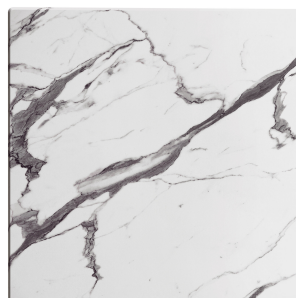

## Lancaster Table & Seating Excalibur 36" x 36" Square Table Top with Smooth Versilla Finish

#427SM3636VE

Item #: 427SM3636VE Qty: \_\_\_\_\_

Project: \_\_\_\_\_

Approval: \_\_\_\_\_ Date: \_\_\_\_\_

## Notes & Details

Enhance the appeal of your dining area and provide your guests with a reliable surface to gather around with this Lancaster Table & Seating Excalibur table top! This square table top has a smooth versilla finish that offers the classic look of marble at a fraction of the cost. It boasts an eco-friendly, quality laminate construction fashioned from compression-molded wood to provide a dependable yet distinct aesthetic. Plus, the UV- and weather-resistant design is built to withstand the elements, making it the perfect indoor or outdoor option that your guests can rely on. This table top can be used with compatible Lancaster Table & Seating Excalibur table bases (sold separately). A screw length of 3/4" is recommended for installation (hardware sold separately).