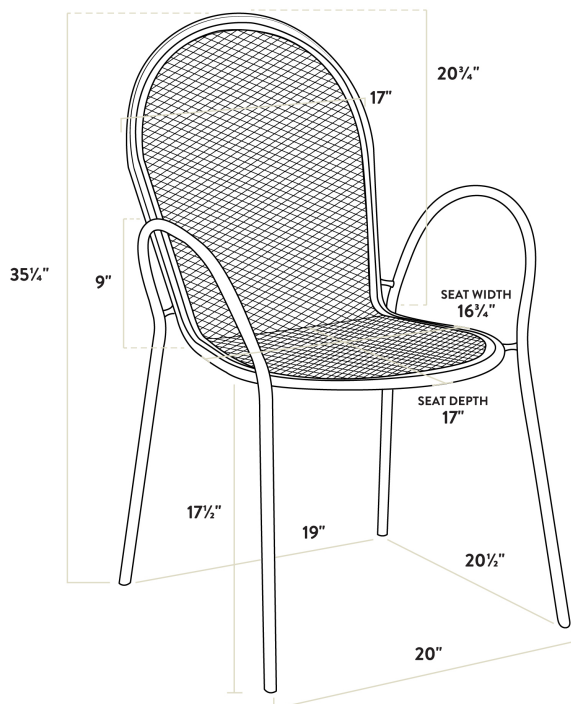

Lancaster Table & Seating Harbor Gray 36" Square Outdoor Standard Height Table with Modern Legs and 4 Arm Chairs

#427SM3636G4A

Item #: 427SM3636G4A Qty: _____

Project: _____

Approval: _____ Date: _____

Features

Certifications

Seating Capacity: 2 - 4

Stackable

Technical Data

Length	36 Inches
Width	36 Inches
Height	29 3/4 Inches
Chair Width	17 Inches
Chair Depth	23 Inches
Chair Height	34 Inches
Height Style	Standard Height
Seat Height	17 1/2 Inches
Umbrella Hole Diameter	2 Inches
Arms	With Arms

Technical Data

Assembled	Assembly Required
Back	With Back
Chair Weight Capacity	300 lb.
Color	Gray
Features	Stackable Umbrella Hole
Finish	Powder-Coated
Frame Color	Gray
Frame Material	Steel
Included Chairs	4 Chairs
Installation Type	Freestanding
Padded Seat	Without Padded Seat
Seat Color	Gray
Seat Material	Steel
Seat Type	Mesh
Shape	Square
Style	Arm Chair
Table Seating Capacity	2 - 4 Chairs
Tabletop Material	Mesh
Type	Table / Chair Sets
Usage	Outdoor

Plan View

Notes & Details

Add functionality and pizzazz to your patio or other outdoor seating area with the Lancaster Table & Seating Harbor gray 36" square outdoor standard height table with modern legs and 4 arm chairs! This set includes a table and four arm chairs. Each piece is constructed of durable stainless steel and features a gray powder-coated finish that makes it resistant to inclement weather conditions, so you can keep this set outdoors year-round without worry. The mesh design of the entire set allows liquid to slip through without making a mess, providing useful protection against spills and rain.